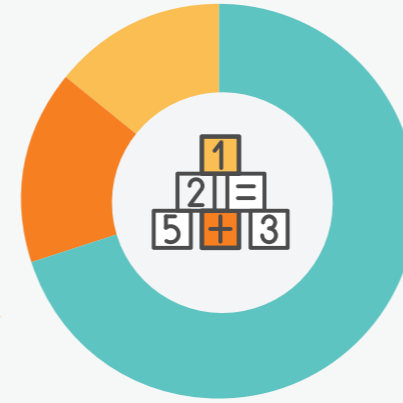

# Preschool education statistics: Beyoğlu district

Total number of kindergartens and pre-elementary schools **TOTAL 30**

**0** PUBLIC KINDERGARTENS 0%  
**21** PUBLIC PRE-ELEMENTARY 70%  
**5** PRIVATE KINDERGARTENS 16%  
**4** PRIVATE PRE-ELEMENTARY 14%