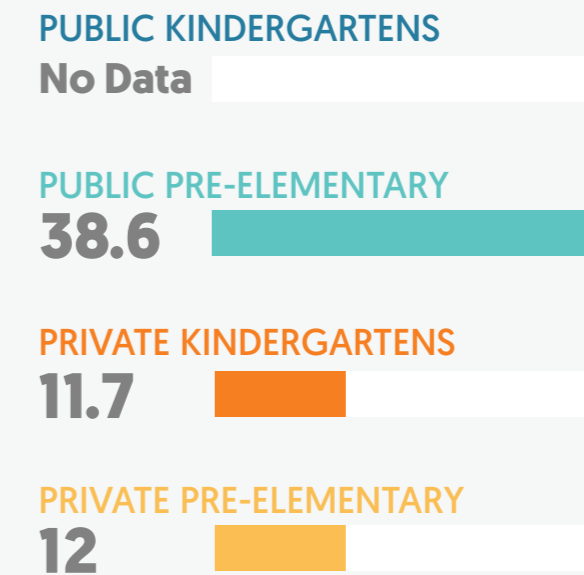

Sex distribution of students in kindergartens and pre-elementary schools

**TOTAL 3,632**

Number of teachers per student in kindergartens and pre-elementary schools

Number of students per classroom in kindergartens and pre-elementary schools