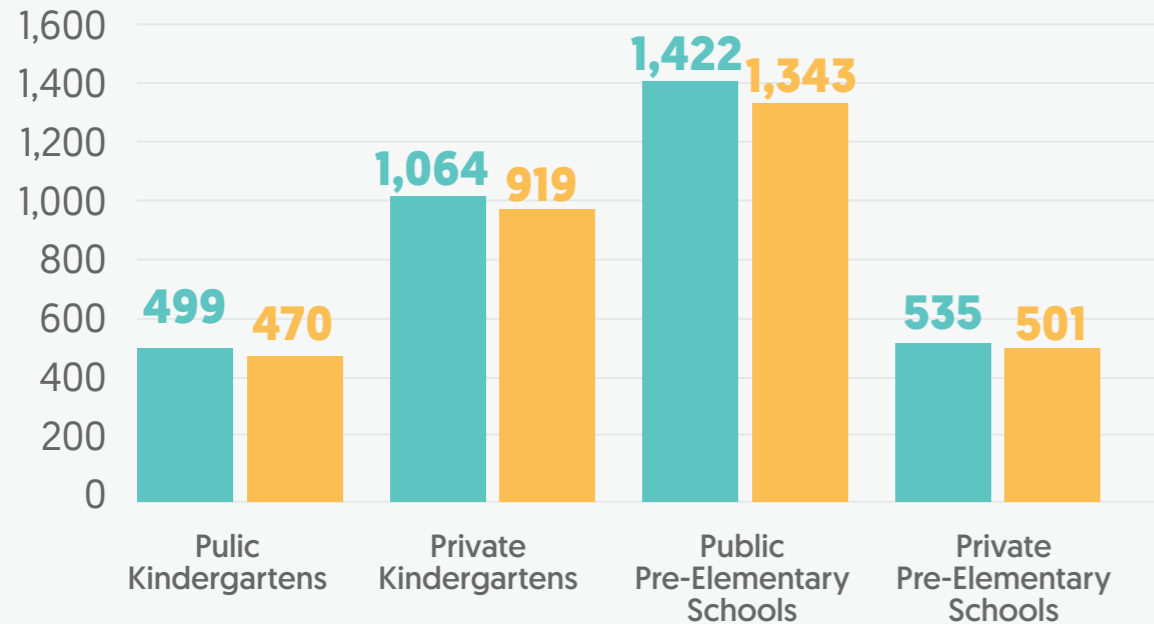

Sex distribution of students in kindergartens and pre-elementary schools

TOTAL 6,753