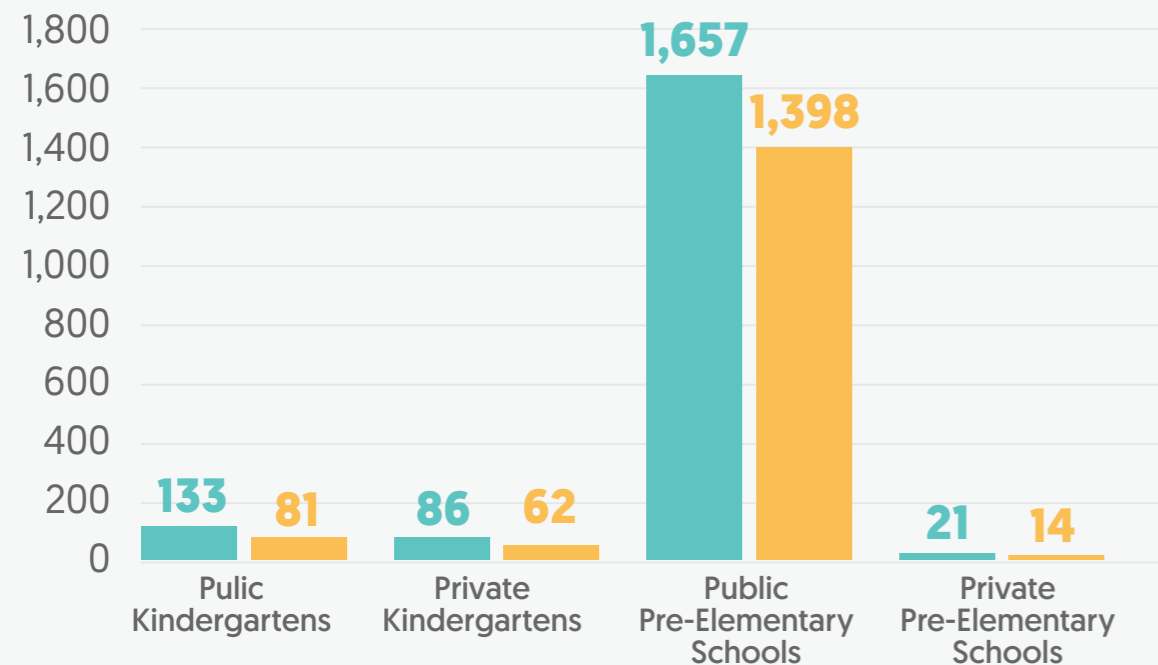

Sex distribution of students
in kindergartens and pre-elementary schools

TOTAL
3,432