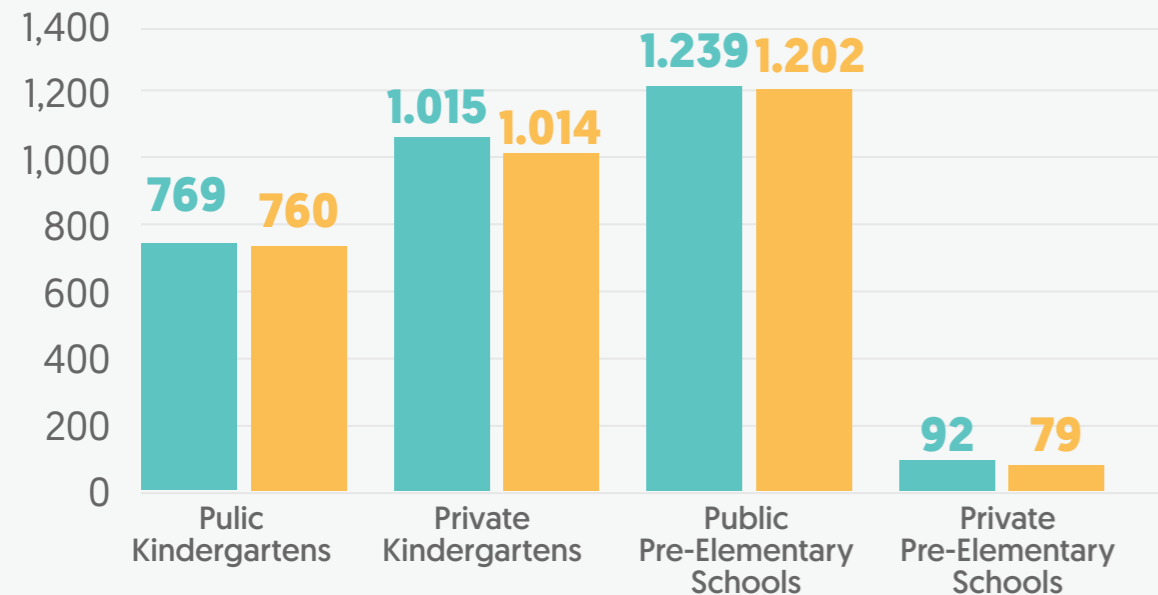

Sex distribution of students
in kindergartens and pre-elementary schools

TOTAL
6,170