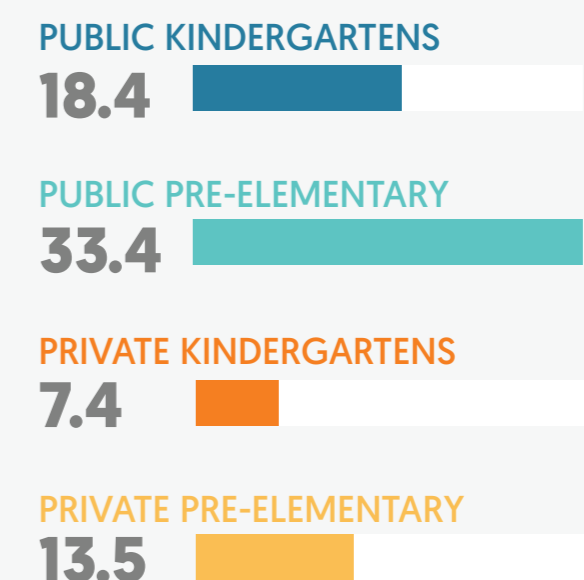

**Sex distribution of students**  
in kindergartens and pre-elementary schools

TOTAL  
**6,364**

**Number of teachers per student**  
in kindergartens and pre-elementary schools

**Number of students per classroom**  
in kindergartens and pre-elementary schools