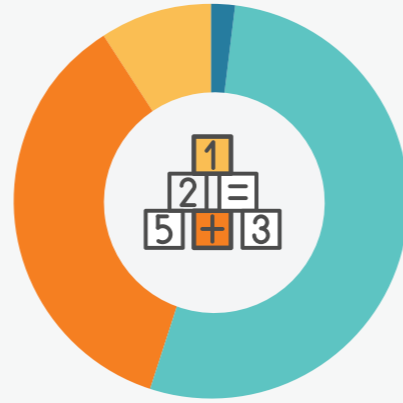

# Preschool education statistics: Güngören district

Total number of  
**kindergartens and  
pre-elementary schools**

TOTAL  
**45**

PUBLIC KINDERGARTENS  
**1** 2%  
PUBLIC PRE-ELEMENTARY  
**24** 53%  
PRIVATE KINDERGARTENS  
**16** 36%  
PRIVATE PRE-ELEMENTARY  
**4** 9%