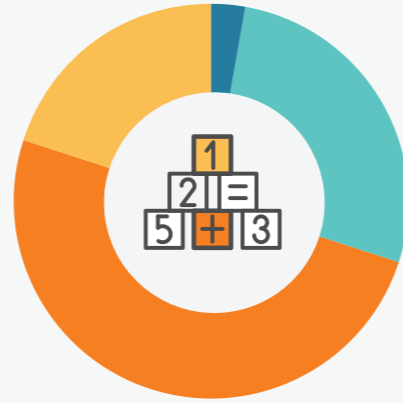

# Preschool education statistics: Beylikdüzü district

Total number of kindergartens and pre-elementary schools

TOTAL 120

PUBLIC KINDERGARTENS 4 3%  
 PUBLIC PRE-ELEMENTARY 32 27%  
 PRIVATE KINDERGARTENS 60 50%  
 PRIVATE PRE-ELEMENTARY 24 20%