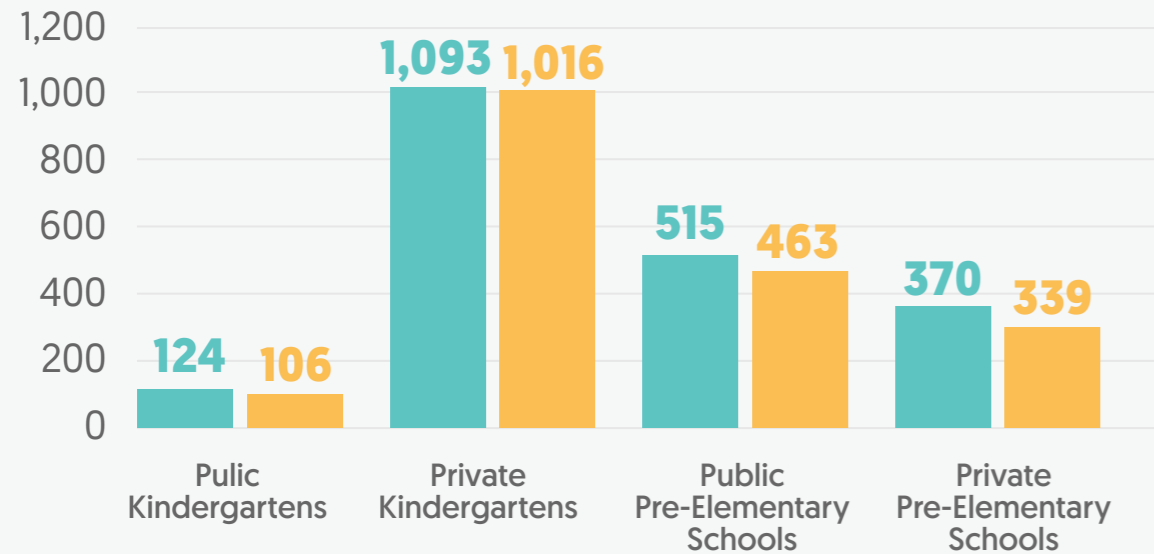

Sex distribution of students
in kindergartens and pre-elementary schools

TOTAL
4,026