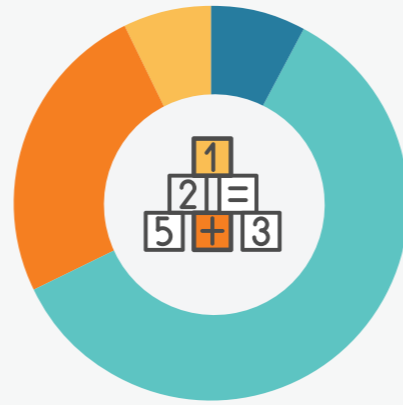

# Preschool education statistics: Silivri district

Total number of  
**kindergartens and  
pre-elementary schools**

TOTAL  
**63**

**PUBLIC KINDERGARTENS**  
5 8%  
**PUBLIC PRE-ELEMENTARY**  
38 60%  
**PRIVATE KINDERGARTENS**  
16 25%  
**PRIVATE PRE-ELEMENTARY**  
4 7%