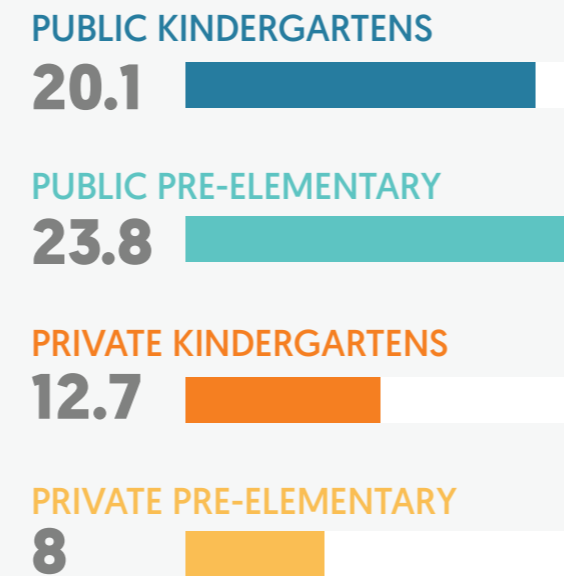

Number of teachers per student in kindergartens and pre-elementary schools