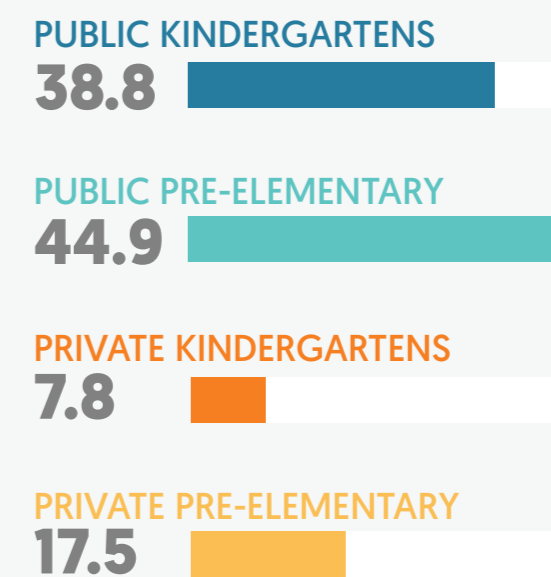

**Sex distribution of students**  
in kindergartens and pre-elementary schools

TOTAL  
**3,432**

**Number of teachers per student**  
in kindergartens and pre-elementary schools

**Number of students per classroom**  
in kindergartens and pre-elementary schools