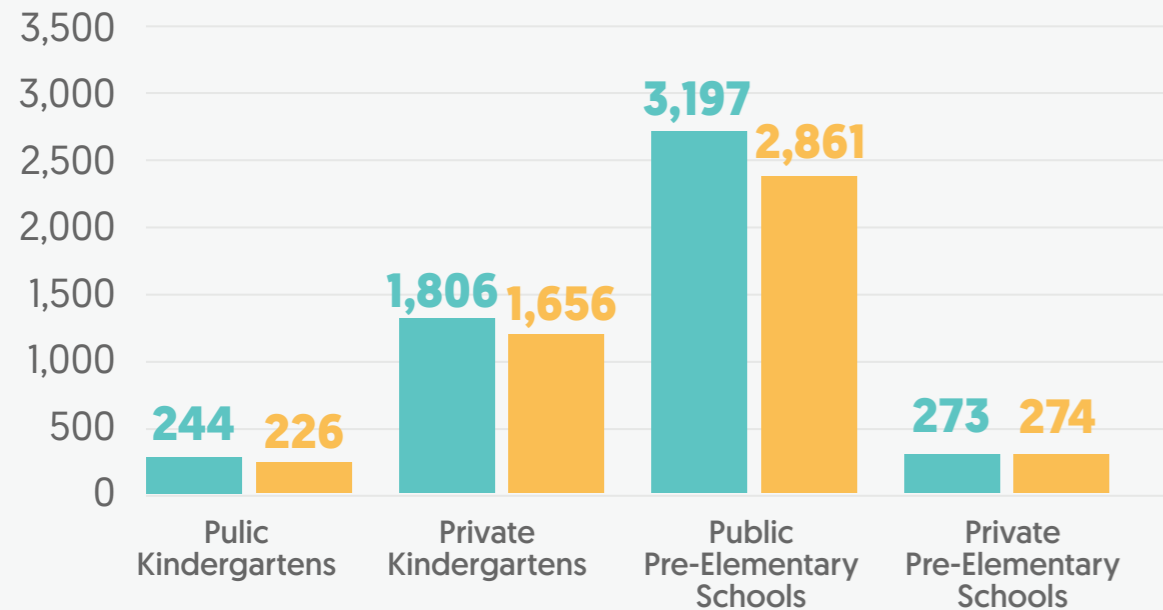

Sex distribution of students
in kindergartens and pre-elementary schools

TOTAL
10,537