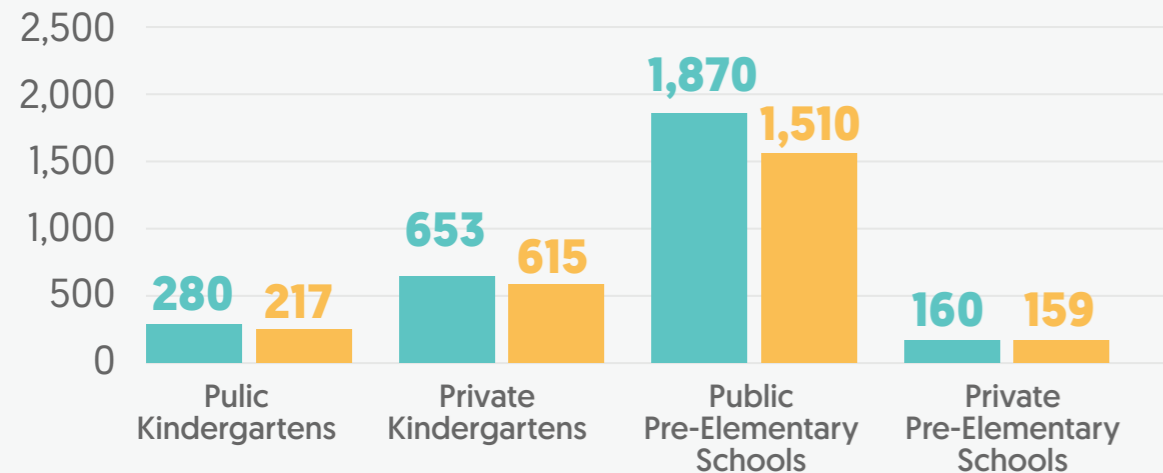

Sex distribution of students in kindergartens and pre-elementary schools

TOTAL 5,464