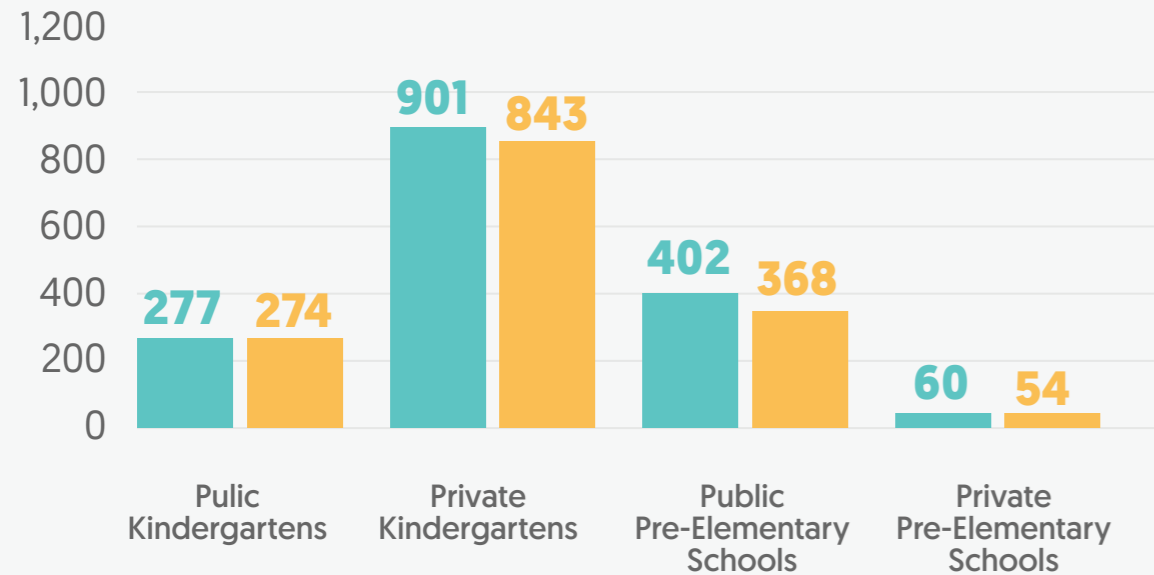

Sex distribution of students
in kindergartens and pre-elementary schools

TOTAL
3,179