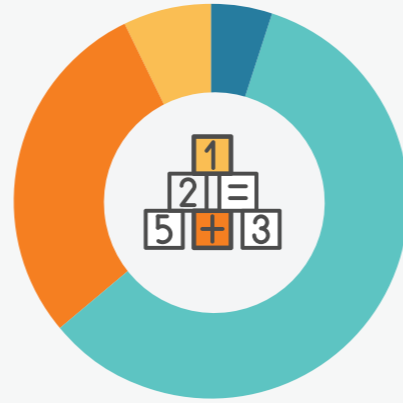

# Preschool education statistics: Zeytinburnu district

Total number of kindergartens and pre-elementary schools

TOTAL 38

PUBLIC KINDERGARTENS 2 5%  
 PUBLIC PRE-ELEMENTARY 22 59%  
 PRIVATE KINDERGARTENS 11 29%  
 PRIVATE PRE-ELEMENTARY 3 7%