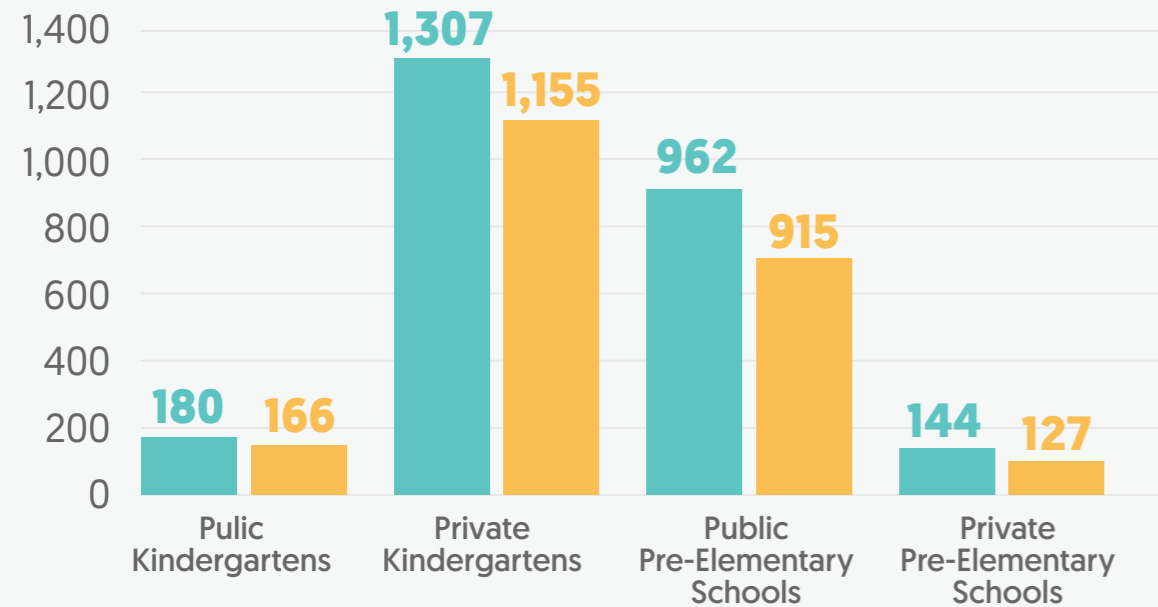

Sex distribution of students
in kindergartens and pre-elementary schools

TOTAL
4,956