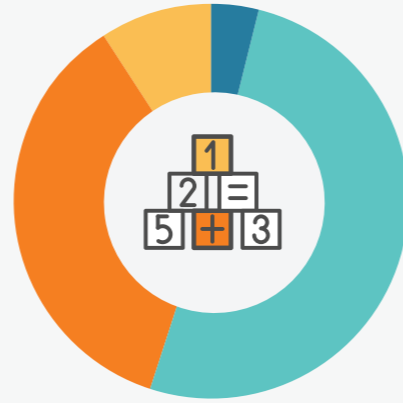

Total number of kindergartens and pre-elementary schools

TOTAL 80

PUBLIC KINDERGARTENS 3 4%
PUBLIC PRE-ELEMENTARY 41 51%
PRIVATE KINDERGARTENS 29 36%
PRIVATE PRE-ELEMENTARY 7 9%