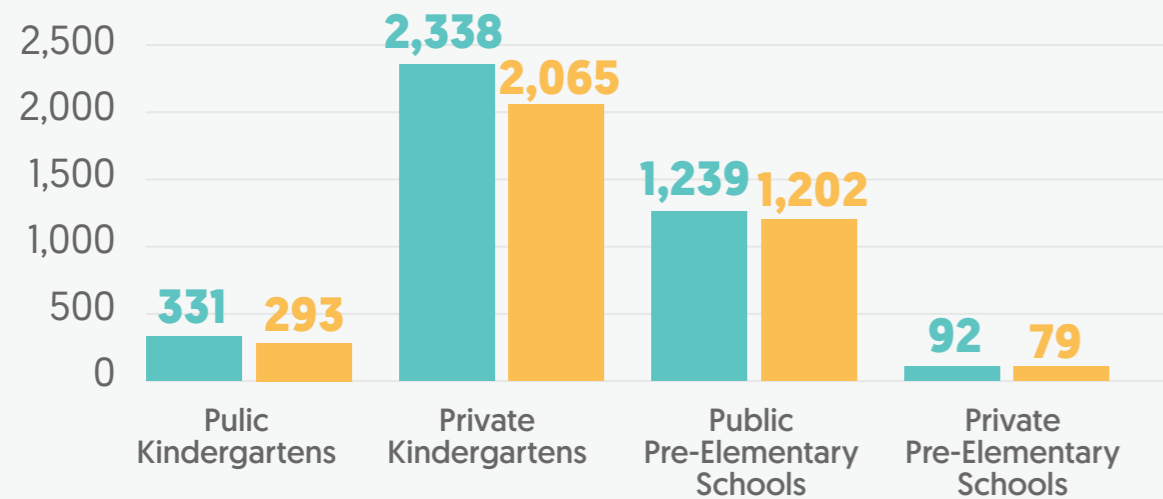

Sex distribution of students in kindergartens and pre-elementary schools

TOTAL 7,639