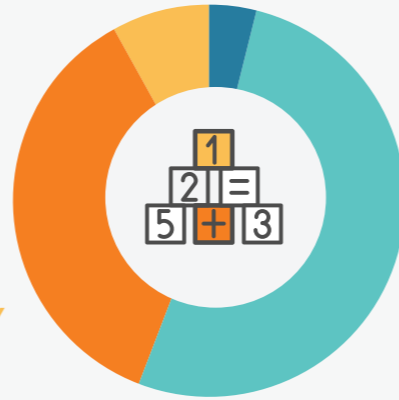

Total number of
**kindergartens and
pre-elementary schools**

TOTAL
124

PUBLIC KINDERGARTENS
6 4%
PUBLIC PRE-ELEMENTARY
65 52%
PRIVATE KINDERGARTENS
45 36%
PRIVATE PRE-ELEMENTARY
8 8%