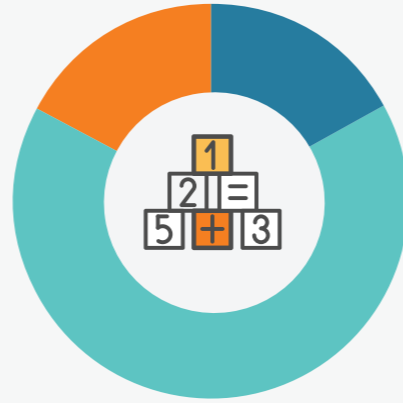

Total number of kindergartens and pre-elementary schools

TOTAL 12

PUBLIC KINDERGARTENS 2 17%
PUBLIC PRE-ELEMENTARY 8 66%
PRIVATE KINDERGARTENS 2 17%
PRIVATE PRE-ELEMENTARY 0 0%