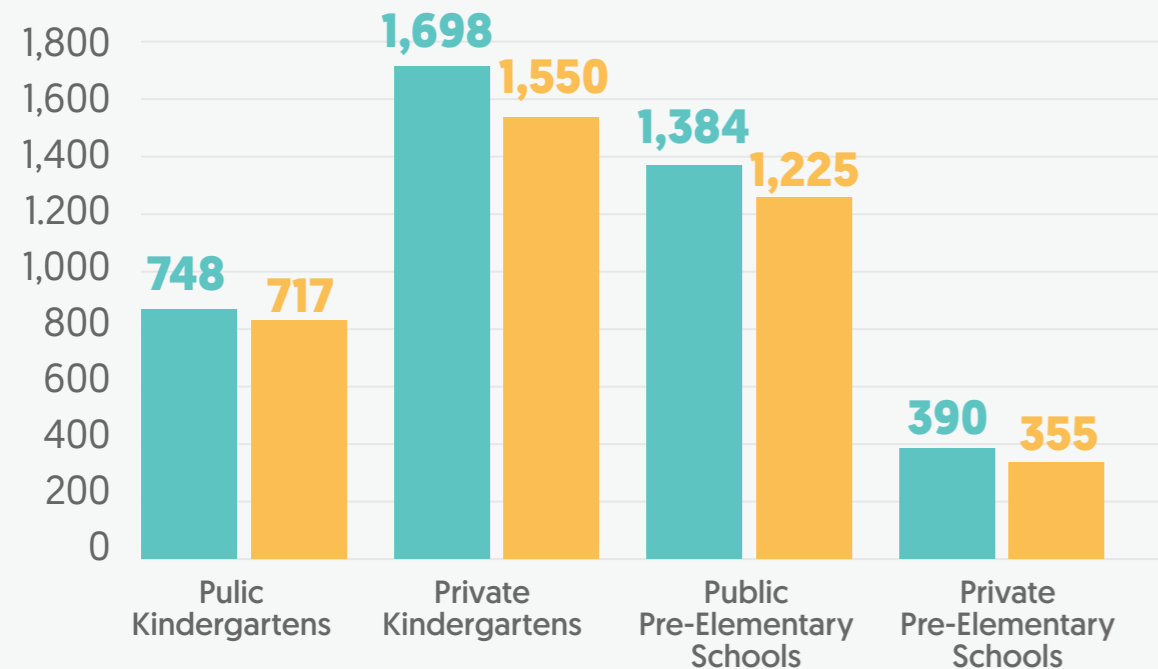

Sex distribution of students
in kindergartens and pre-elementary schools

TOTAL
8,067