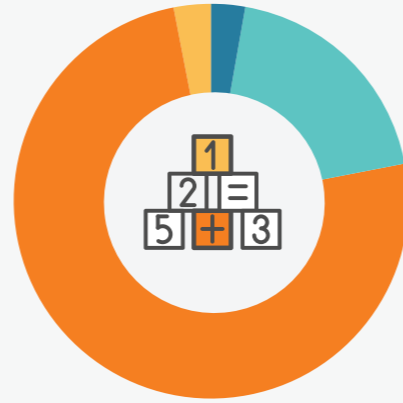

# Preschool education statistics: Ümraniye district

Total number of kindergartens and pre-elementary schools

TOTAL 150

PUBLIC KINDERGARTENS 4 3%  
 PUBLIC PRE-ELEMENTARY 29 19%  
 PRIVATE KINDERGARTENS 112 75%  
 PRIVATE PRE-ELEMENTARY 5 3%