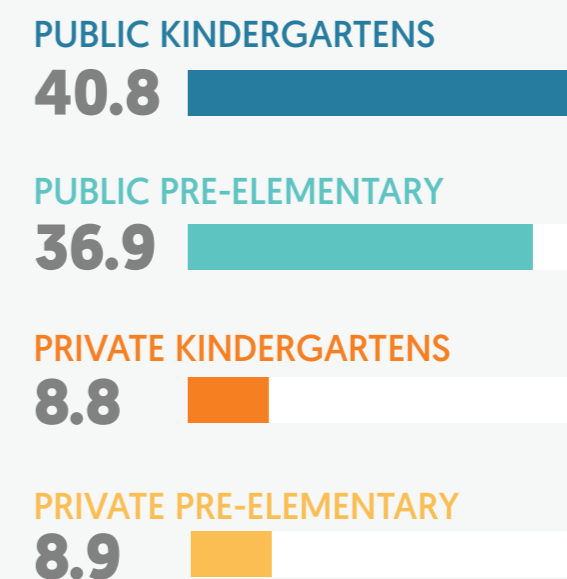

TOTAL 4,808

Number of teachers per student in kindergartens and pre-elementary schools

Number of students per classroom in kindergartens and pre-elementary schools