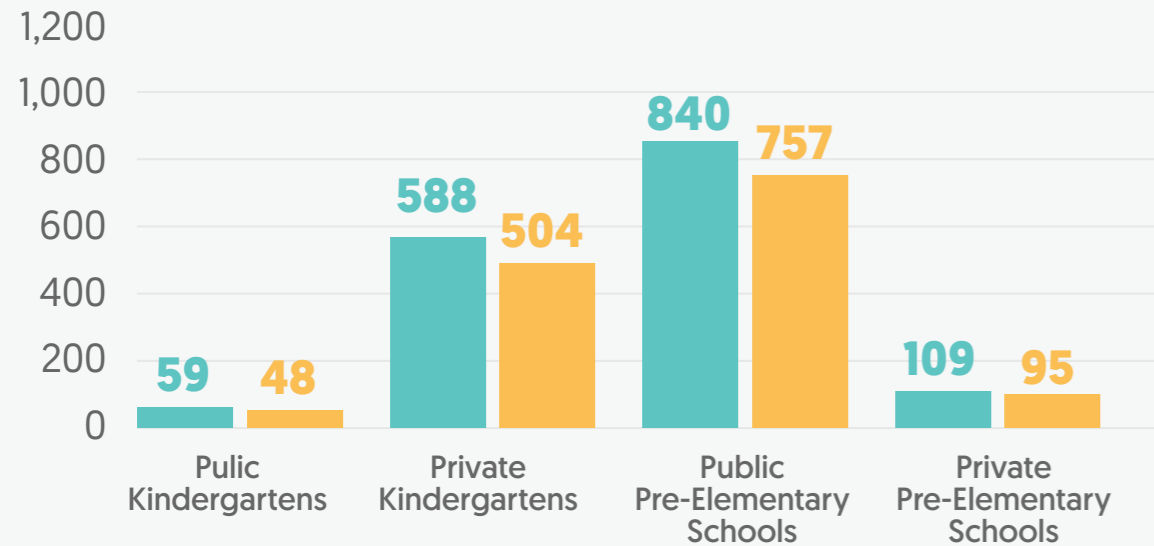

Sex distribution of students
in kindergartens and pre-elementary schools

TOTAL
3,000