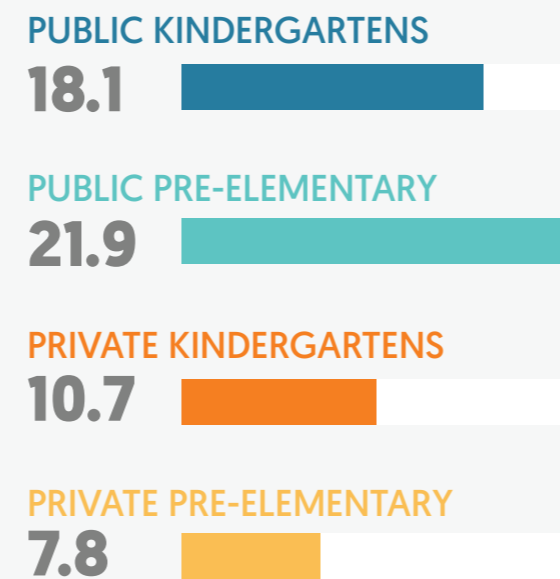

Number of teachers per student in kindergartens and pre-elementary schools