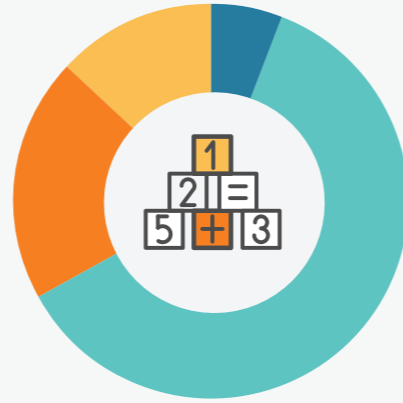

Total number of
**kindergartens and
pre-elementary schools**

TOTAL
75

PUBLIC KINDERGARTENS
4 6%
PUBLIC PRE-ELEMENTARY
46 61%
PRIVATE KINDERGARTENS
15 20%
PRIVATE PRE-ELEMENTARY
10 13%