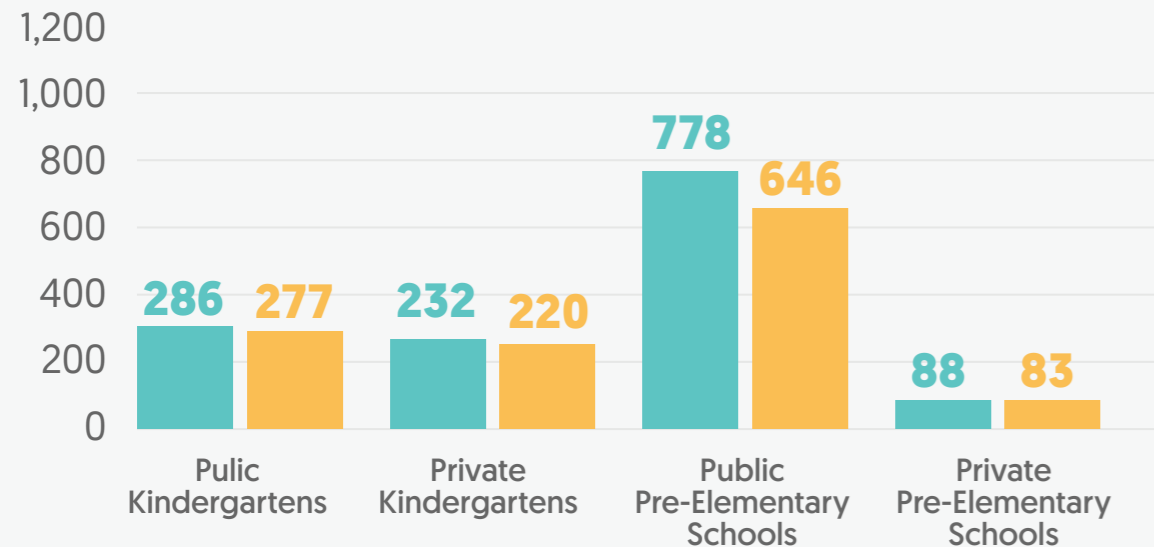

Sex distribution of students
in kindergartens and pre-elementary schools

TOTAL
2,610