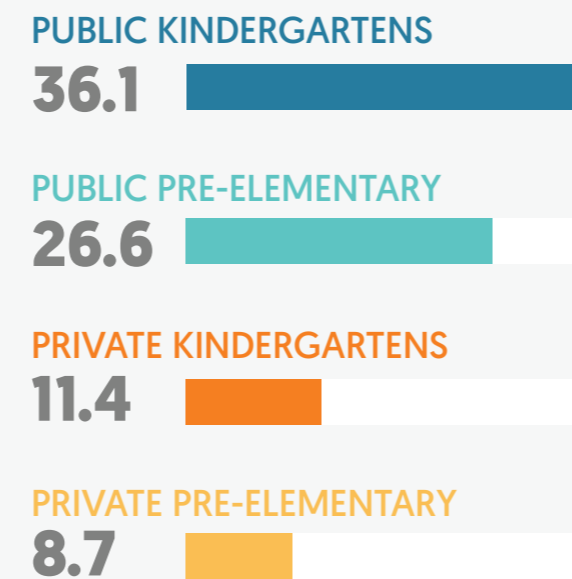

Number of teachers per student in kindergartens and pre-elementary schools