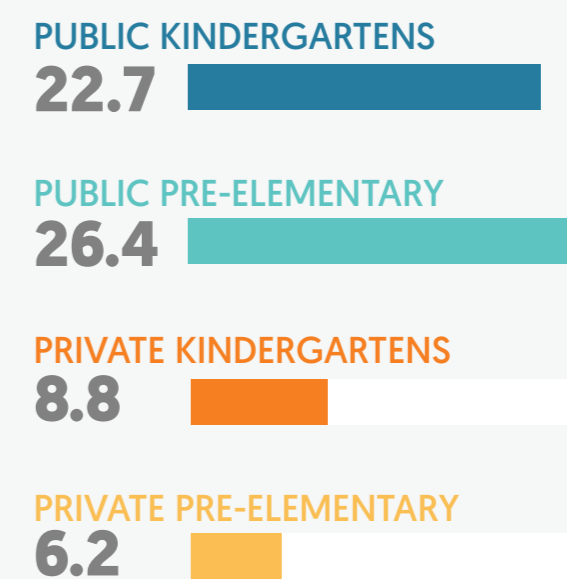

# Preschool education statistics: Beylikdüzü district

Total number of kindergartens and pre-elementary schools

TOTAL 120

PUBLIC KINDERGARTENS 4 3%  
 PUBLIC PRE-ELEMENTARY 32 27%  
 PRIVATE KINDERGARTENS 60 50%  
 PRIVATE PRE-ELEMENTARY 24 20%