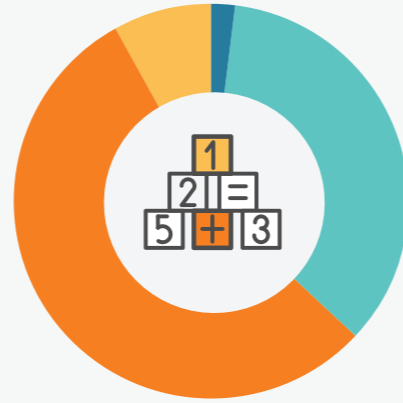

Total number of
**kindergartens and
pre-elementary schools**

TOTAL
130

PUBLIC KINDERGARTENS
2 2%
PUBLIC PRE-ELEMENTARY
46 35%
PRIVATE KINDERGARTENS
71 55%
PRIVATE PRE-ELEMENTARY
11 8%