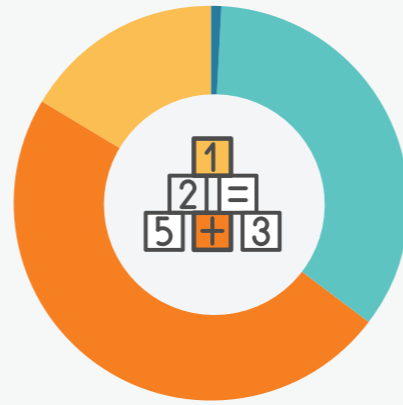

# Preschool education statistics: Pendik district

Total number of  
**kindergartens and  
pre-elementary schools**

TOTAL  
**177**

**PUBLIC KINDERGARTENS**  
2 1%  
**PUBLIC PRE-ELEMENTARY**  
67 38%  
**PRIVATE KINDERGARTENS**  
94 53%  
**PRIVATE PRE-ELEMENTARY**  
14 18%