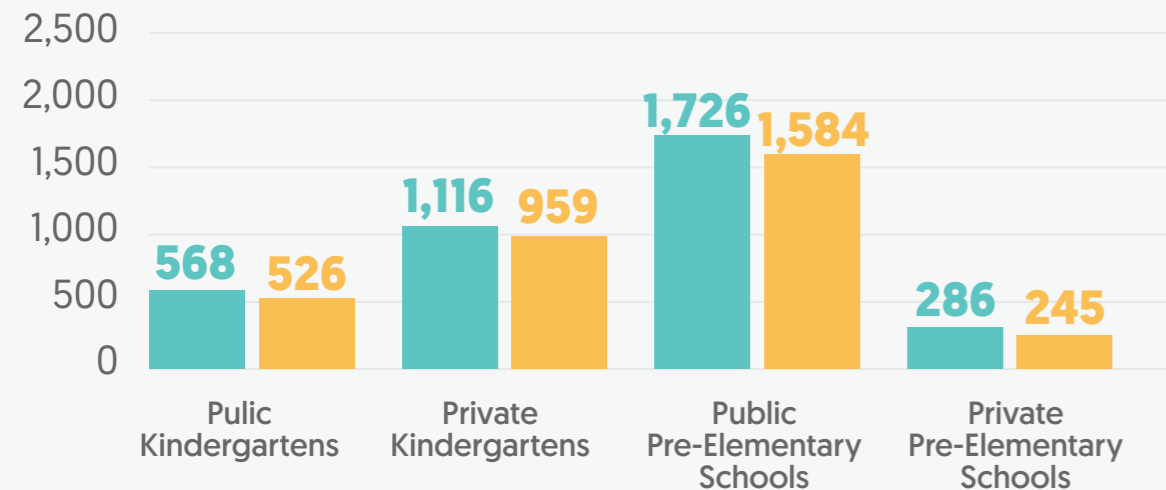

Sex distribution of students
in kindergartens and pre-elementary schools

TOTAL
7,010