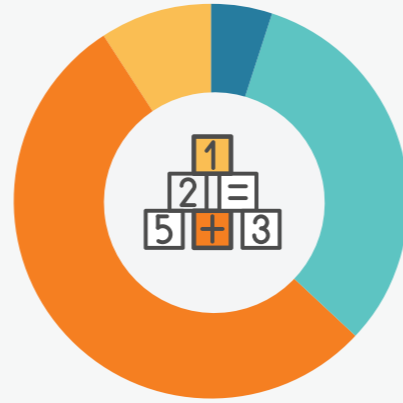

Total number of
**kindergartens and
pre-elementary schools**

TOTAL
65

PUBLIC KINDERGARTENS
3 5%
PUBLIC PRE-ELEMENTARY
21 32%
PRIVATE KINDERGARTENS
35 54%
PRIVATE PRE-ELEMENTARY
6 9%