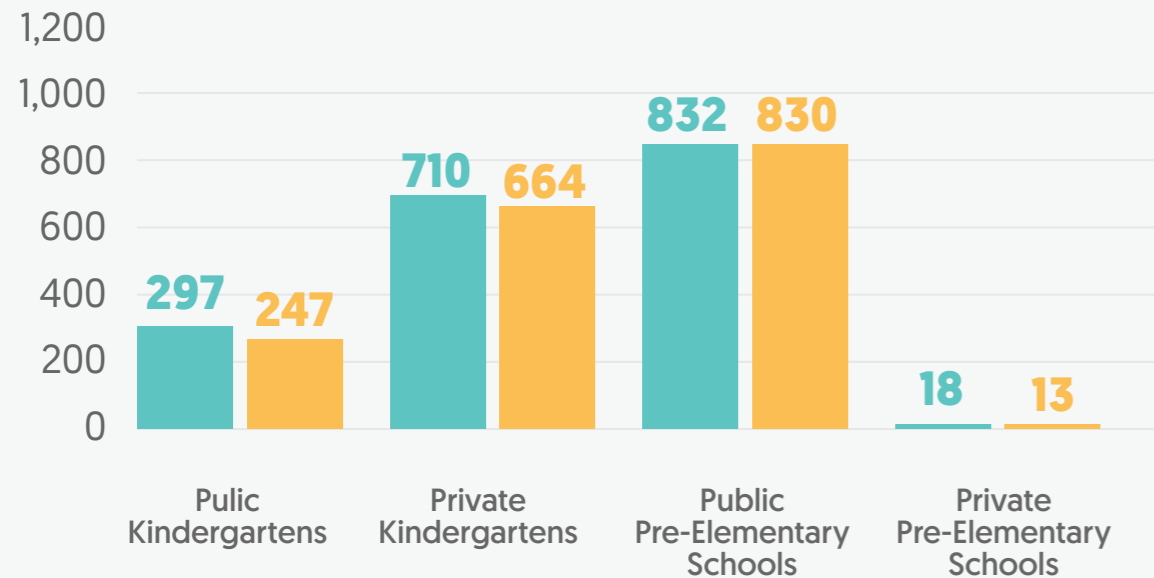

Sex distribution of students in kindergartens and pre-elementary schools

TOTAL 3,611