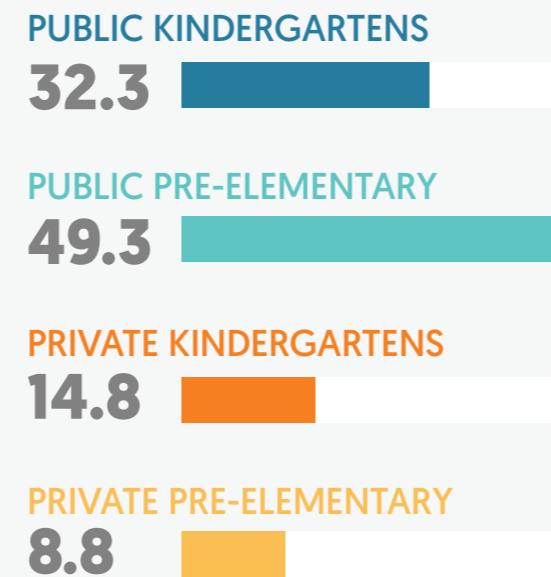

Number of teachers per student
in kindergartens and pre-elementary schools