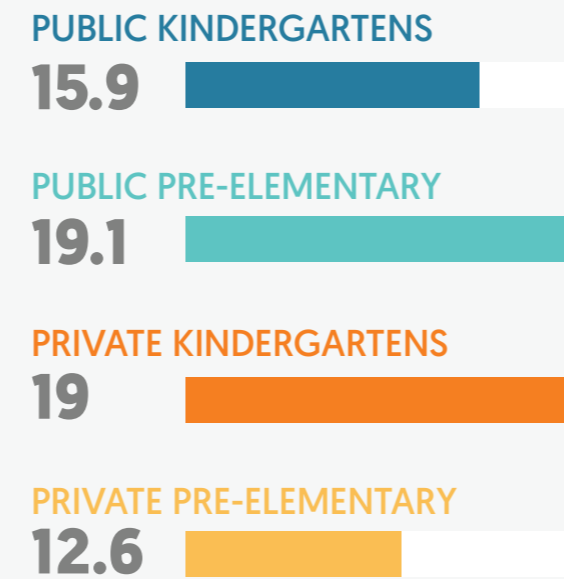

Number of teachers per student
in kindergartens and pre-elementary schools