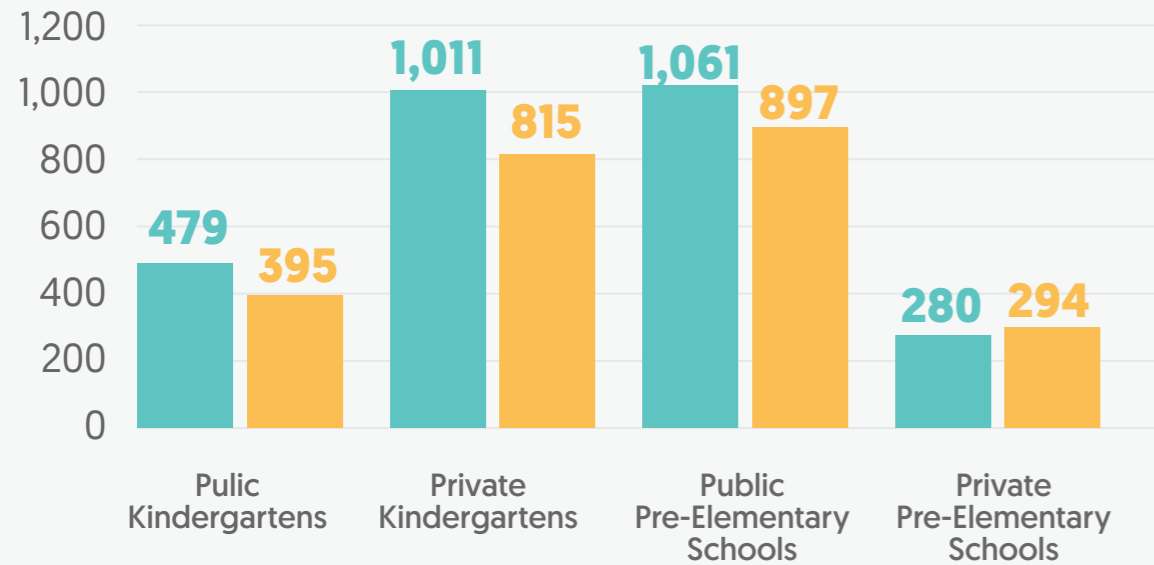

Sex distribution of students in kindergartens and pre-elementary schools

TOTAL 5,232