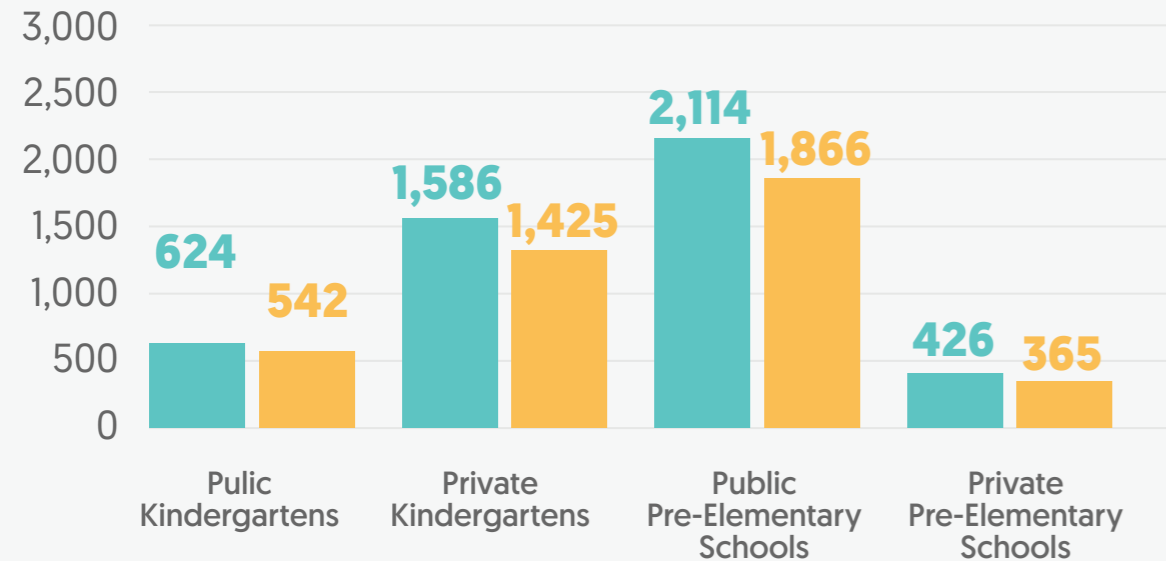

Sex distribution of students
in kindergartens and pre-elementary schools

TOTAL
8,948