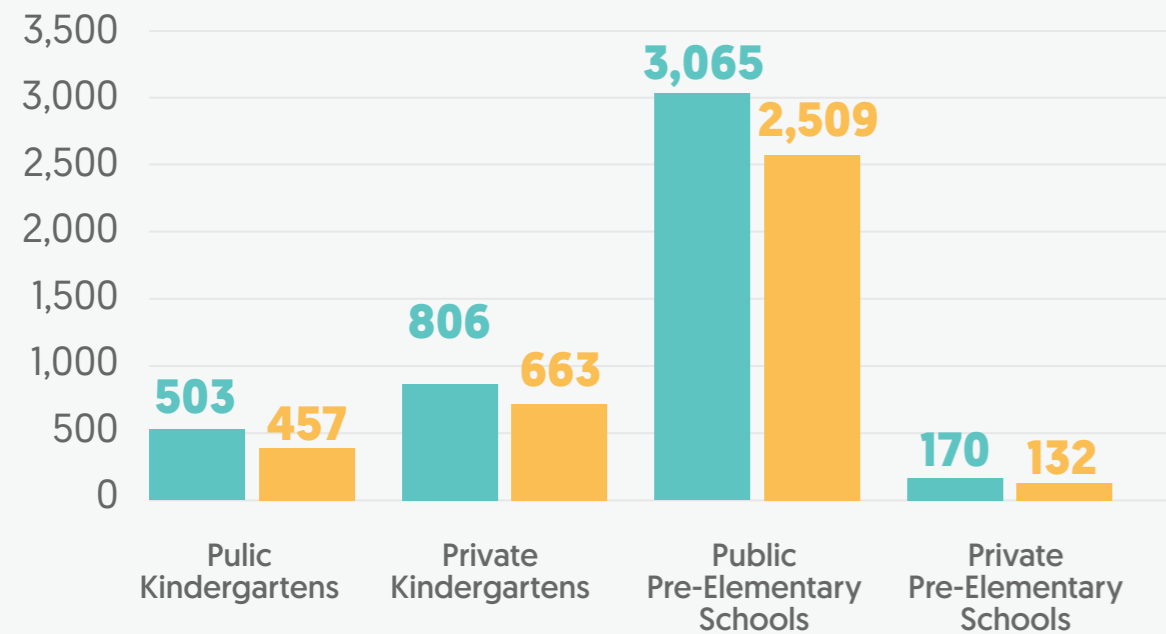

Sex distribution of students
in kindergartens and pre-elementary schools

TOTAL
8,305