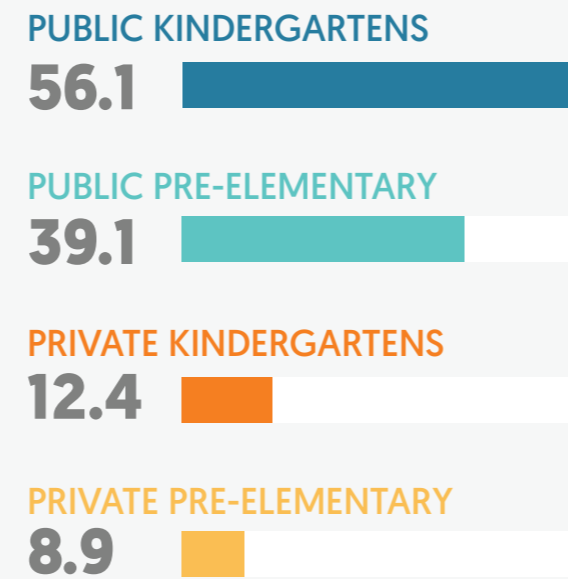

TOTAL 4,808

Number of teachers per student in kindergartens and pre-elementary schools

Number of students per classroom in kindergartens and pre-elementary schools