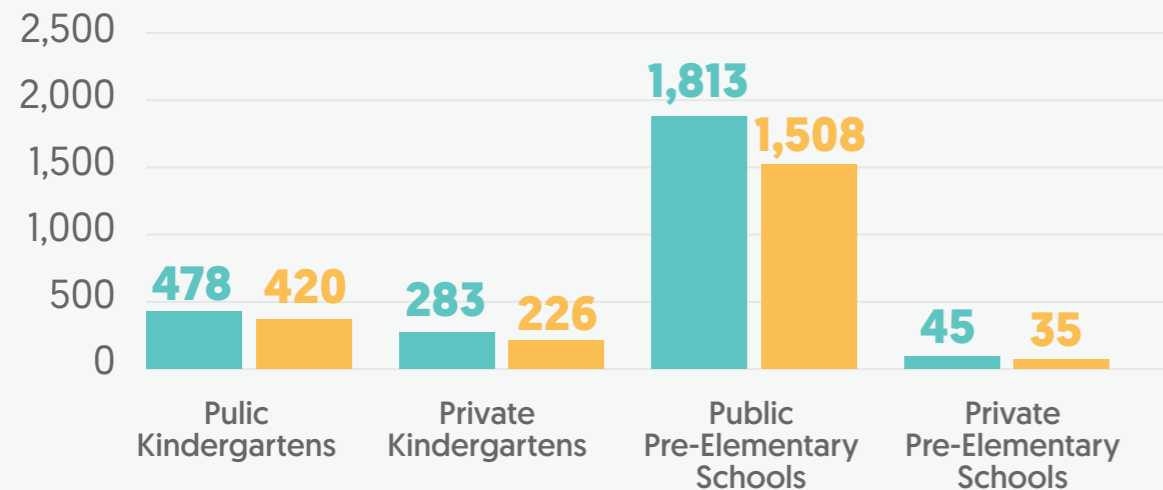

Sex distribution of students in kindergartens and pre-elementary schools

TOTAL 4,808