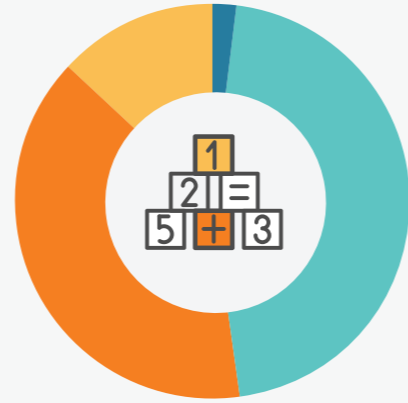

# Preschool education statistics: Bahçelievler district

Total number of kindergartens and pre-elementary schools

TOTAL 101

PUBLIC KINDERGARTENS 2 2%  
 PUBLIC PRE-ELEMENTARY 46 46%  
 PRIVATE KINDERGARTENS 40 39%  
 PRIVATE PRE-ELEMENTARY 13 13%