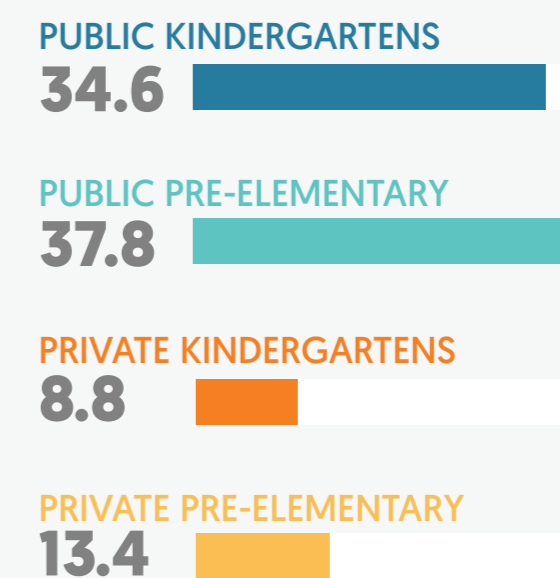

**Sex distribution of students**  
in kindergartens and pre-elementary schools

TOTAL  
**5,894**

**Number of teachers per student**  
in kindergartens and pre-elementary schools

**Number of students per classroom**  
in kindergartens and pre-elementary schools