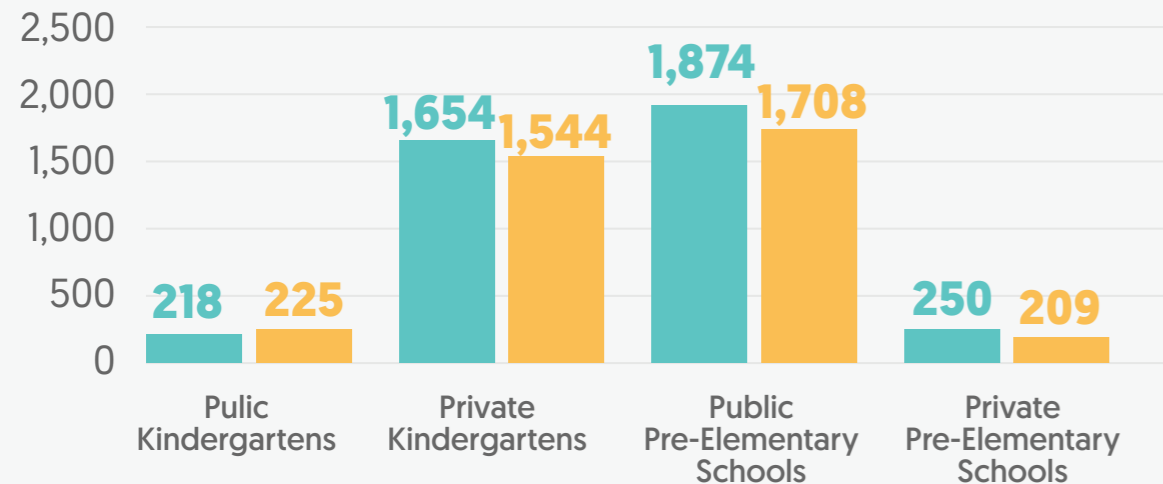

Sex distribution of students
in kindergartens and pre-elementary schools

TOTAL
7,682