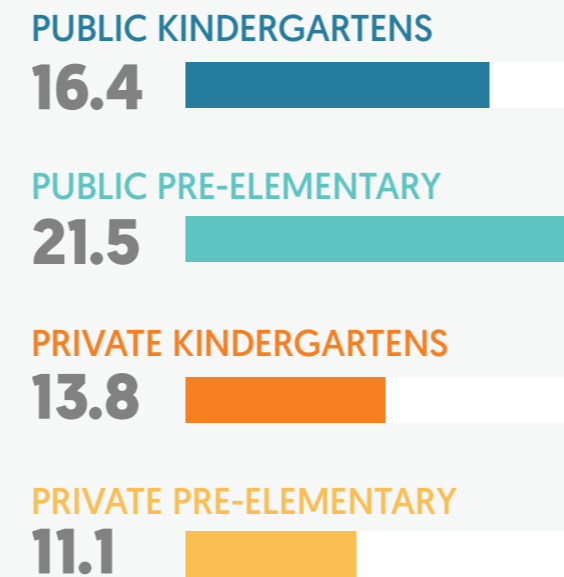

Number of teachers per student
in kindergartens and pre-elementary schools