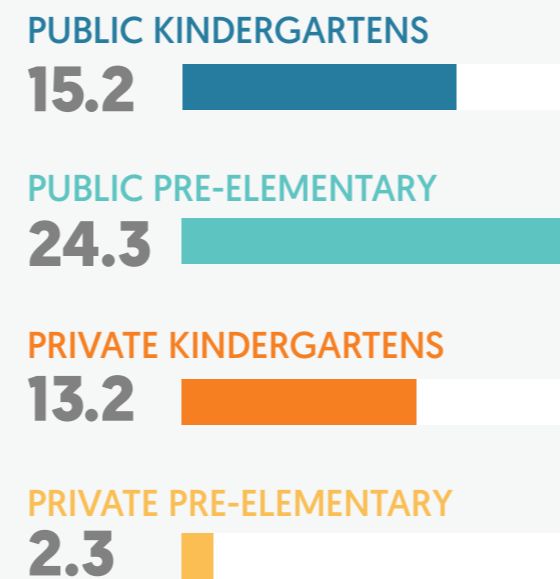

Number of teachers per student in kindergartens and pre-elementary schools