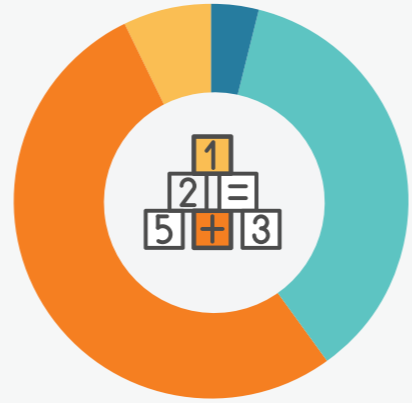

# Preschool education statistics: Eyüp district

Total number of  
**kindergartens and  
pre-elementary schools**

TOTAL  
**115**

**PUBLIC KINDERGARTENS**  
4 %4  
**PUBLIC PRE-ELEMENTARY**  
41 %36  
**PRIVATE KINDERGARTENS**  
61 %53  
**PRIVATE PRE-ELEMENTARY**  
9 %7