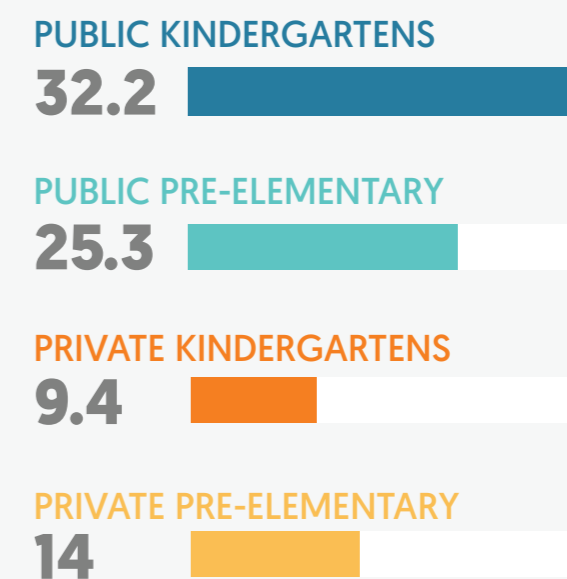

**Sex distribution of students**  
in kindergartens and pre-elementary schools

TOTAL  
**7,010**

**Number of teachers per student**  
in kindergartens and pre-elementary schools

**Number of students per classroom**  
in kindergartens and pre-elementary schools