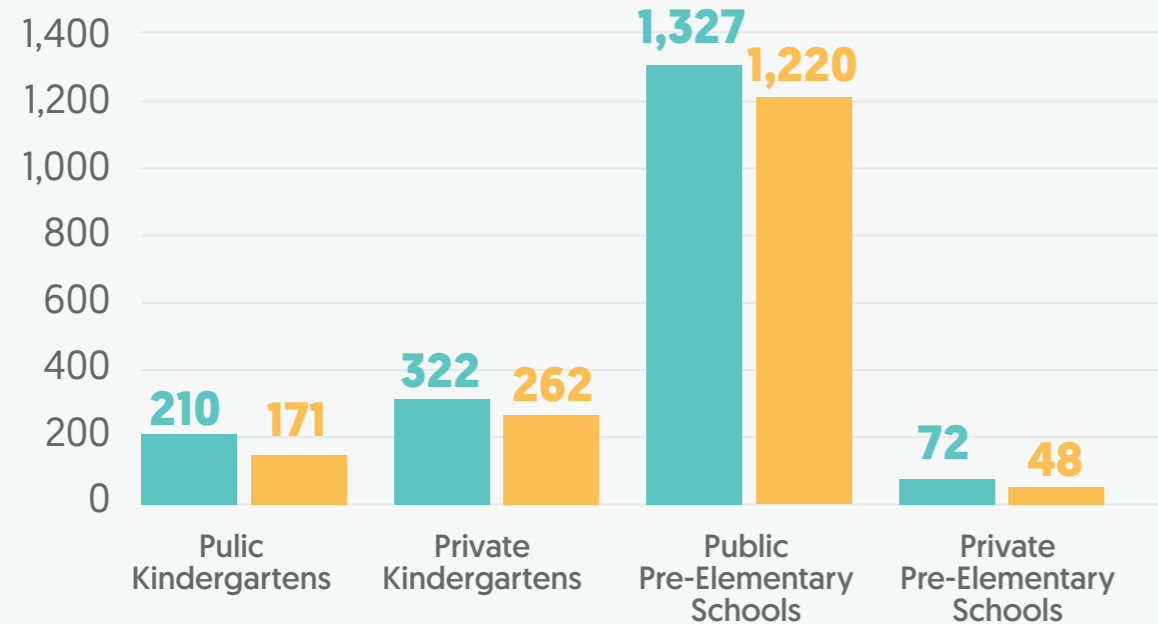

Sex distribution of students in kindergartens and pre-elementary schools

TOTAL 3,632