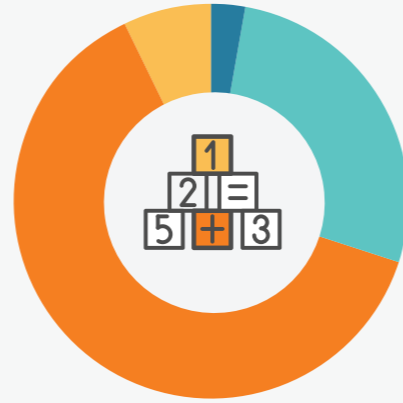

# Preschool education statistics: Büyükçekmece district

Total number of  
**kindergartens and  
pre-elementary schools**

TOTAL  
**105**

**PUBLIC KINDERGARTENS**  
3 3%  
**PUBLIC PRE-ELEMENTARY**  
28 27%  
**PRIVATE KINDERGARTENS**  
66 63%  
**PRIVATE PRE-ELEMENTARY**  
8 7%