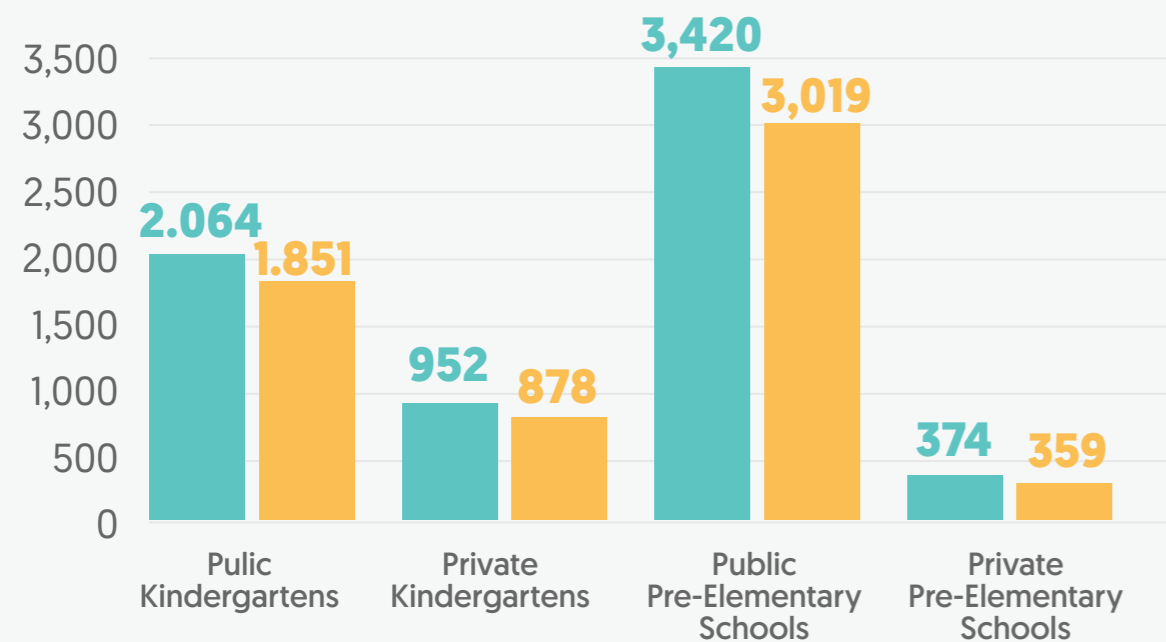

Sex distribution of students
in kindergartens and pre-elementary schools

TOTAL
12,917