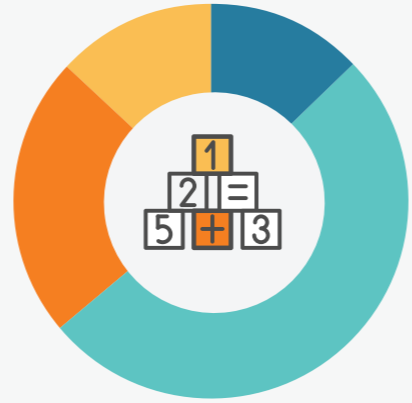

Total number of
**kindergartens and
pre-elementary schools**

TOTAL
150

PUBLIC KINDERGARTENS
20 13%
PUBLIC PRE-ELEMENTARY
77 51%
PRIVATE KINDERGARTENS
34 23%
PRIVATE PRE-ELEMENTARY
19 13%