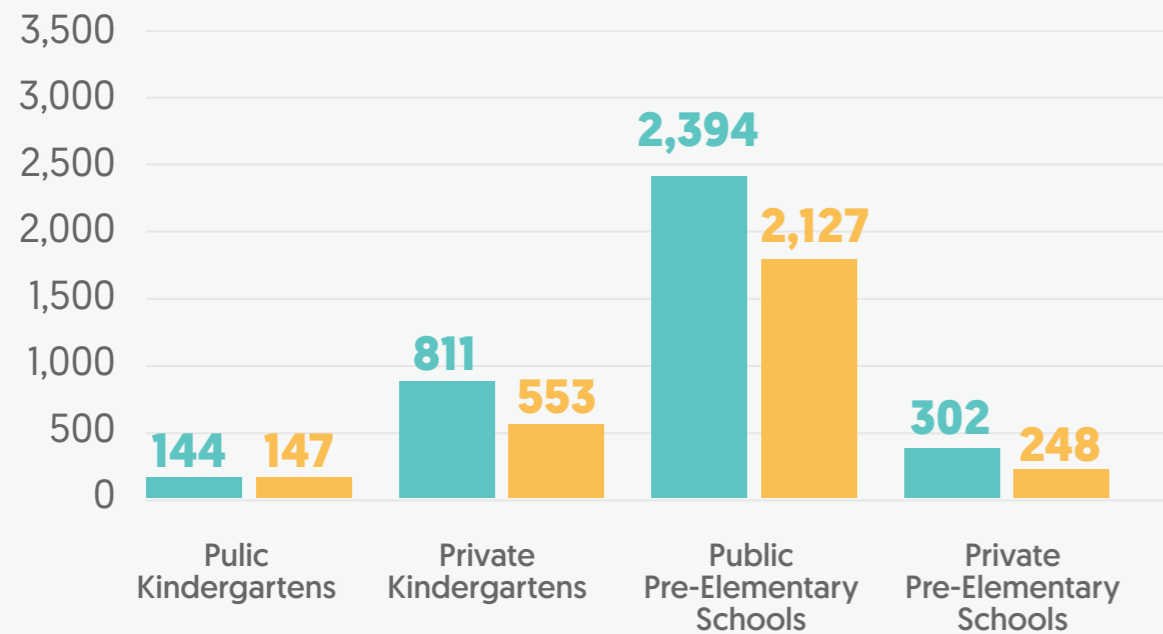

Sex distribution of students in kindergartens and pre-elementary schools

TOTAL 6,726