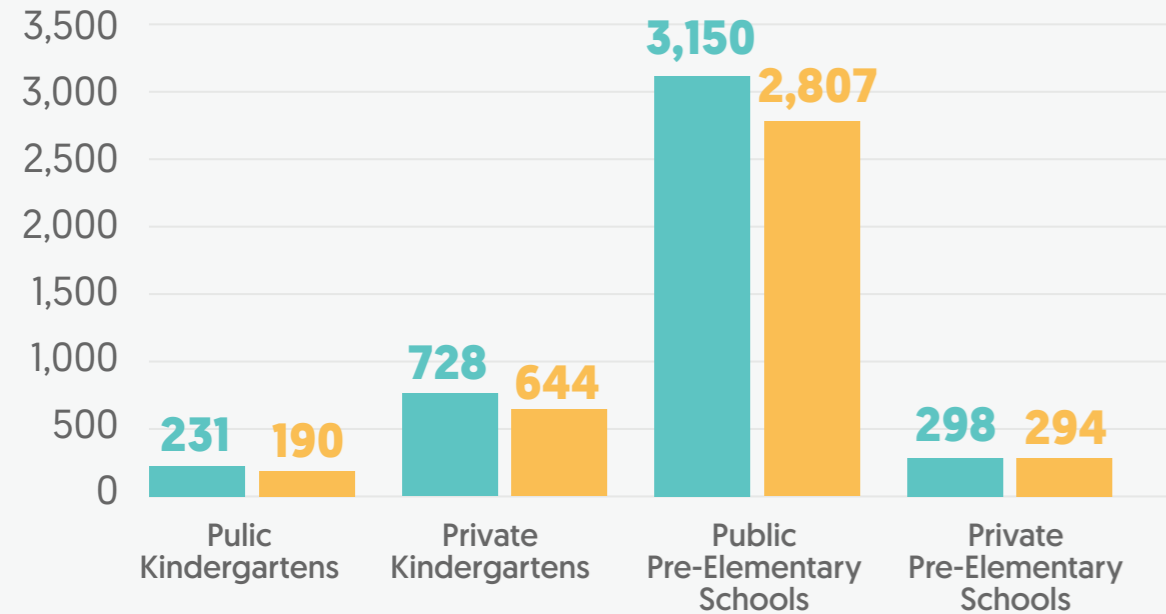

Sex distribution of students
in kindergartens and pre-elementary schools

TOTAL
8,342