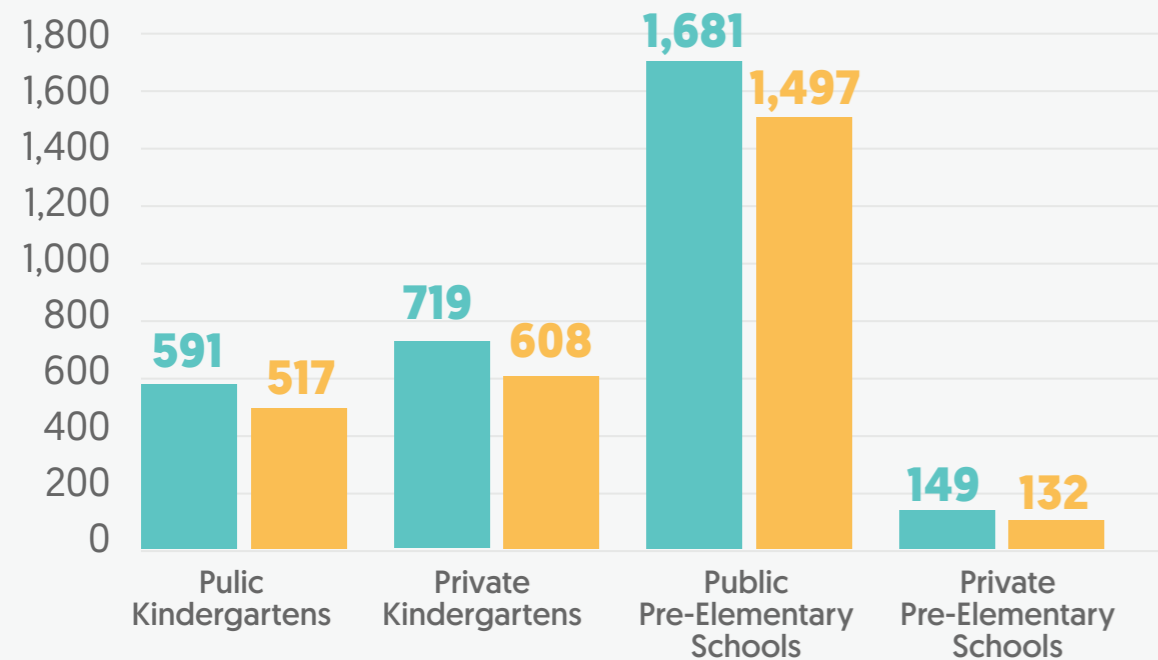

Sex distribution of students
in kindergartens and pre-elementary schools

TOTAL
5,894