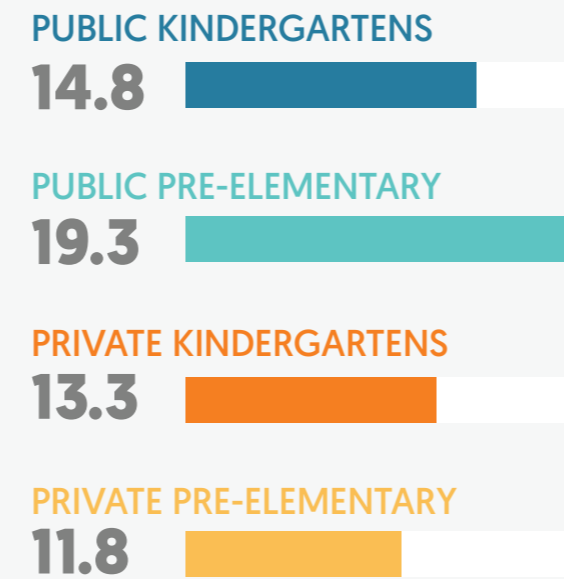

Number of teachers per student
in kindergartens and pre-elementary schools