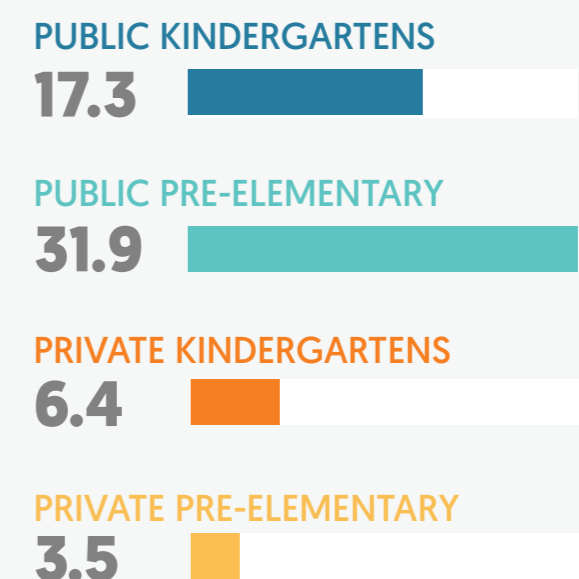

Number of students per classroom in kindergartens and pre-elementary schools