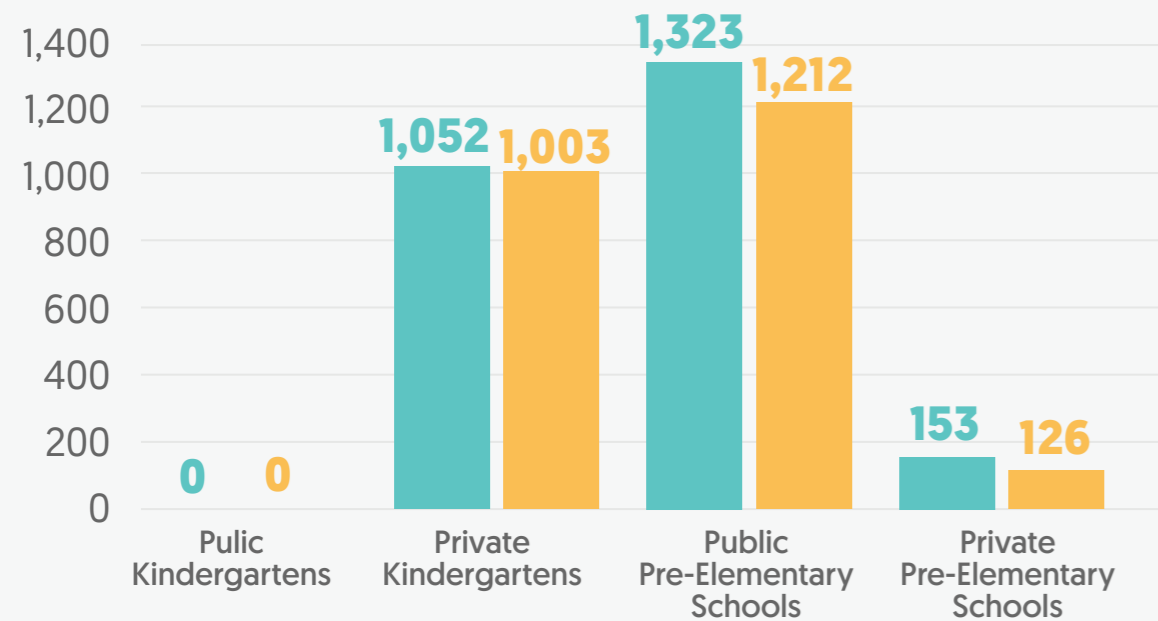

Sex distribution of students
in kindergartens and pre-elementary schools

TOTAL
4,869