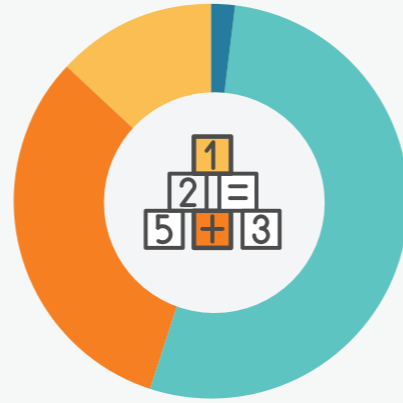

Total number of
**kindergartens and
pre-elementary schools**

TOTAL
111

PUBLIC KINDERGARTENS
2 2%
PUBLIC PRE-ELEMENTARY
58 53%
PRIVATE KINDERGARTENS
36 32%
PRIVATE PRE-ELEMENTARY
15 13%