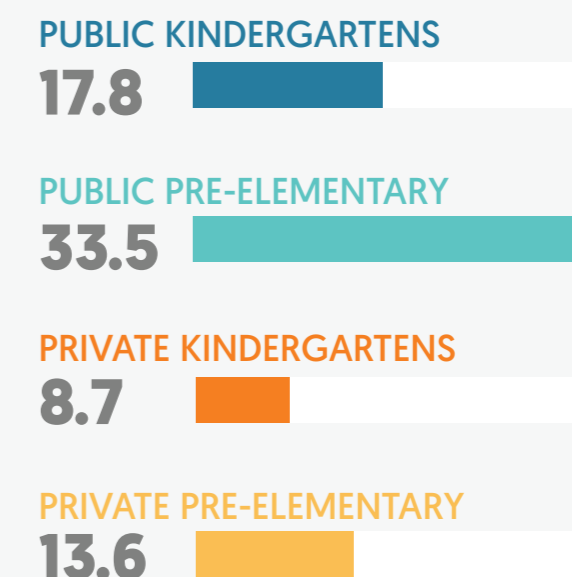

**Sex distribution of students**  
in kindergartens and pre-elementary schools

TOTAL  
**3,703**

**Number of teachers per student**  
in kindergartens and pre-elementary schools

**Number of students per classroom**  
in kindergartens and pre-elementary schools