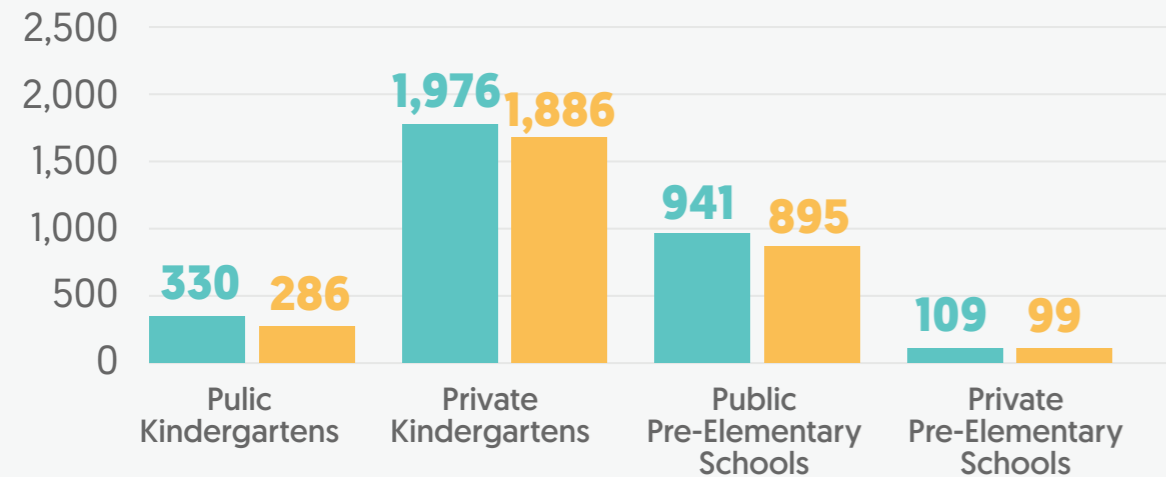

Sex distribution of students
in kindergartens and pre-elementary schools

TOTAL
6,522