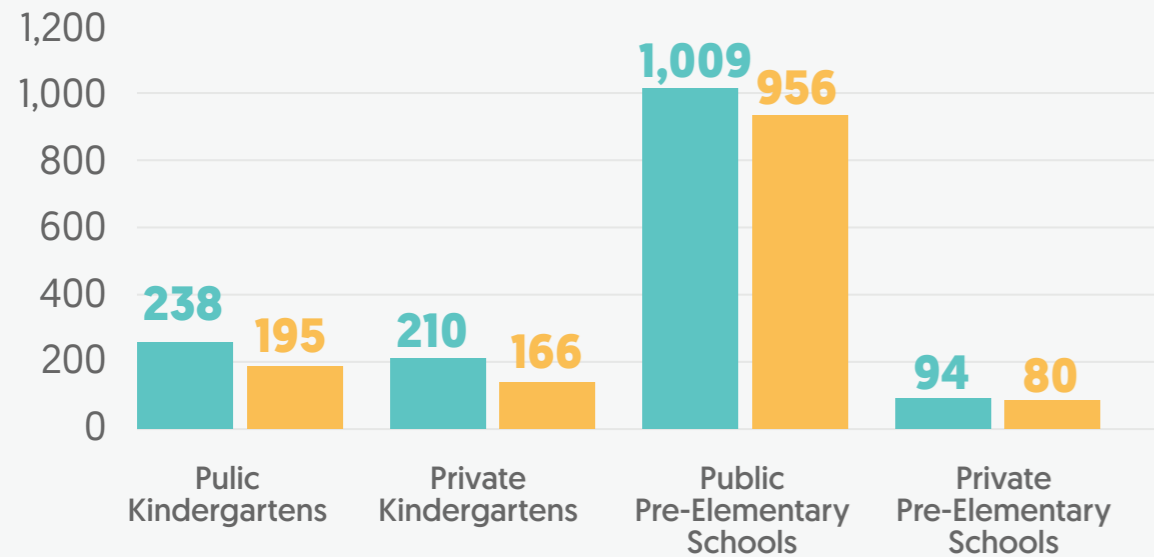

Sex distribution of students in kindergartens and pre-elementary schools

TOTAL 2,948