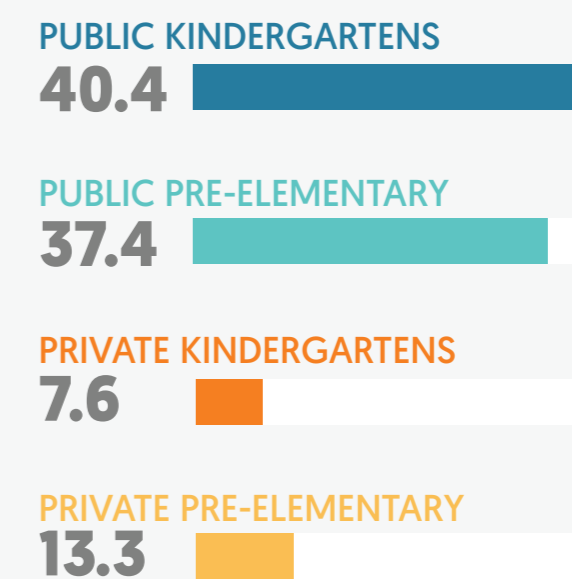

# Preschool education statistics: Beyoğlu district

Total number of kindergartens and pre-elementary schools **TOTAL 30**

**0** PUBLIC KINDERGARTENS 0%  
**21** PUBLIC PRE-ELEMENTARY 70%  
**5** PRIVATE KINDERGARTENS 16%  
**4** PRIVATE PRE-ELEMENTARY 14%