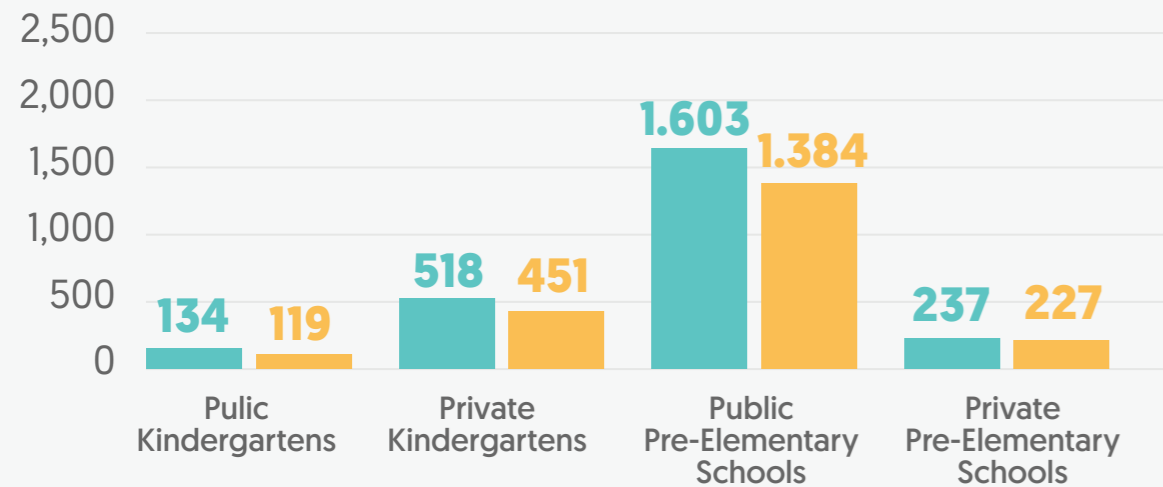

Sex distribution of students in kindergartens and pre-elementary schools

TOTAL
4,673