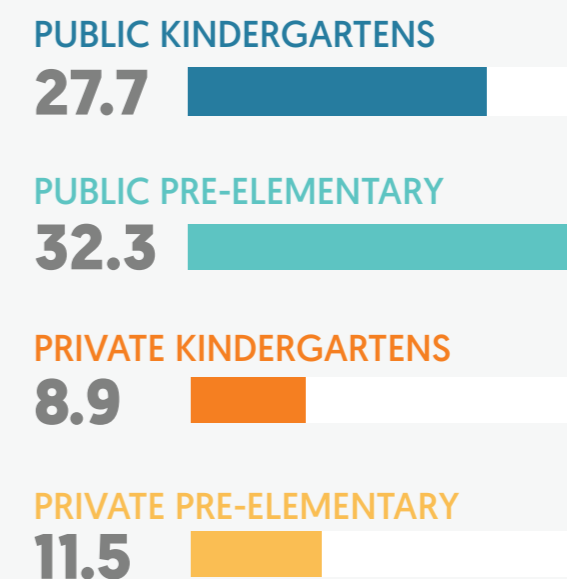

**Sex distribution of students**  
in kindergartens and pre-elementary schools

TOTAL  
**7,682**

**Number of teachers per student**  
in kindergartens and pre-elementary schools

**Number of students per classroom**  
in kindergartens and pre-elementary schools