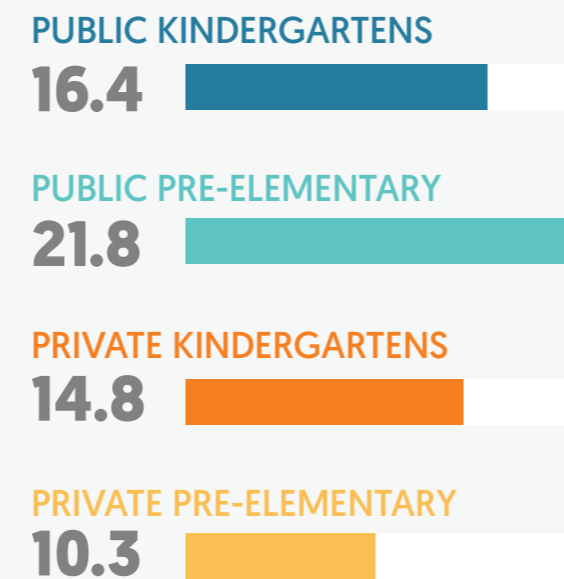

Number of teachers per student in kindergartens and pre-elementary schools