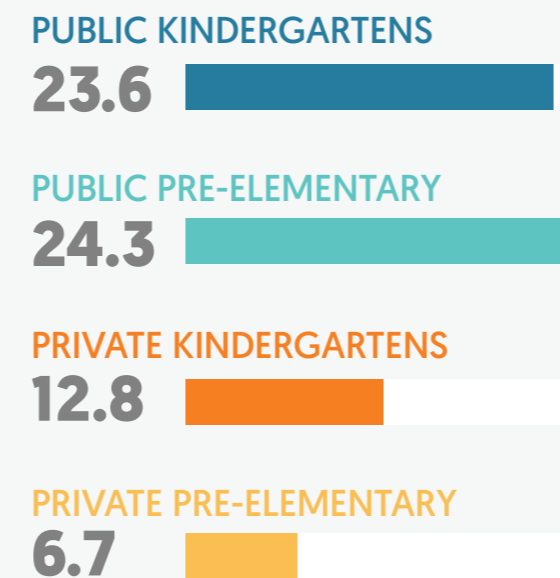

Number of teachers per student
in kindergartens and pre-elementary schools