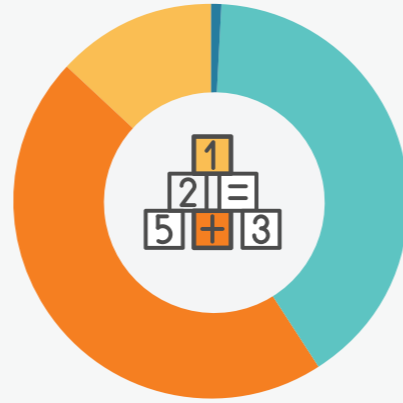

# Preschool education statistics: Şişli district

Total number of  
**kindergartens and  
pre-elementary schools**

TOTAL  
**61**

**PUBLIC KINDERGARTENS**  
1 1%  
**PUBLIC PRE-ELEMENTARY**  
24 40%  
**PRIVATE KINDERGARTENS**  
28 46%  
**PRIVATE PRE-ELEMENTARY**  
8 13%