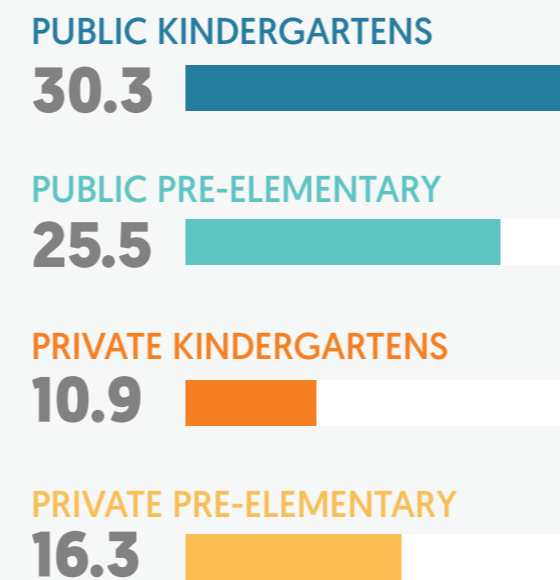

Number of teachers per student
in kindergartens and pre-elementary schools