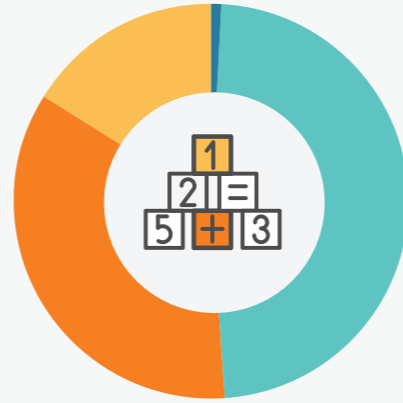

Total number of kindergartens and pre-elementary schools

TOTAL
71

PUBLIC KINDERGARTENS
1 %1
PUBLIC PRE-ELEMENTARY
34 %48
PRIVATE KINDERGARTENS
25 %35
PRIVATE PRE-ELEMENTARY
11 %16