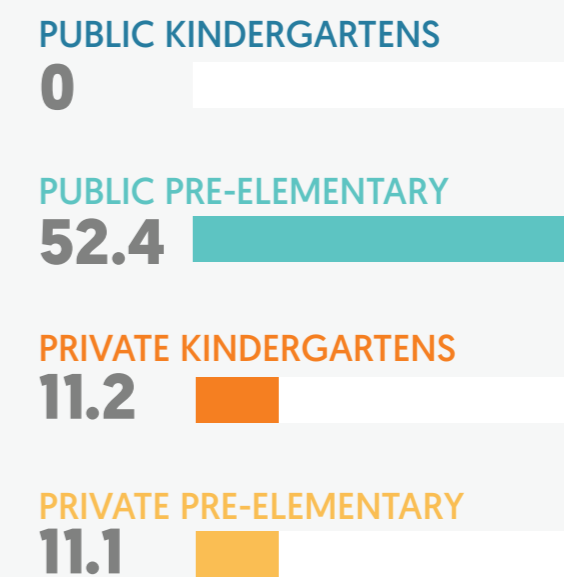

# Preschool education statistics: Büyükçekmece district

Total number of  
**kindergartens and  
pre-elementary schools**

TOTAL  
**105**

**PUBLIC KINDERGARTENS**  
3 3%  
**PUBLIC PRE-ELEMENTARY**  
28 27%  
**PRIVATE KINDERGARTENS**  
66 63%  
**PRIVATE PRE-ELEMENTARY**  
8 7%