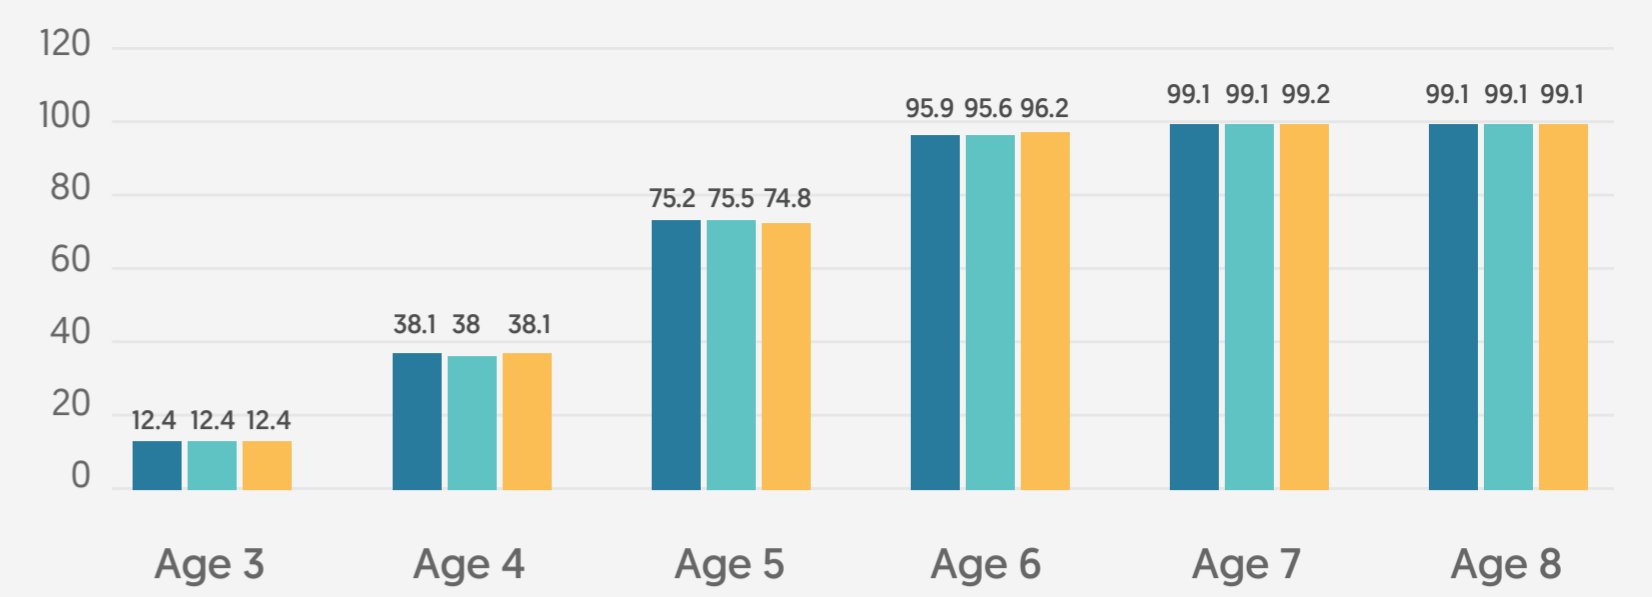

Preschool education statistics

Turkey

Percentage of children aged between 0-4 and 5-9 in total population

Schooling ratio by ages (%)

Number of kindergartens and pre-elementary schools

Number of kindergartens and pre-elementary schools affiliated and not affiliated to the MoNE