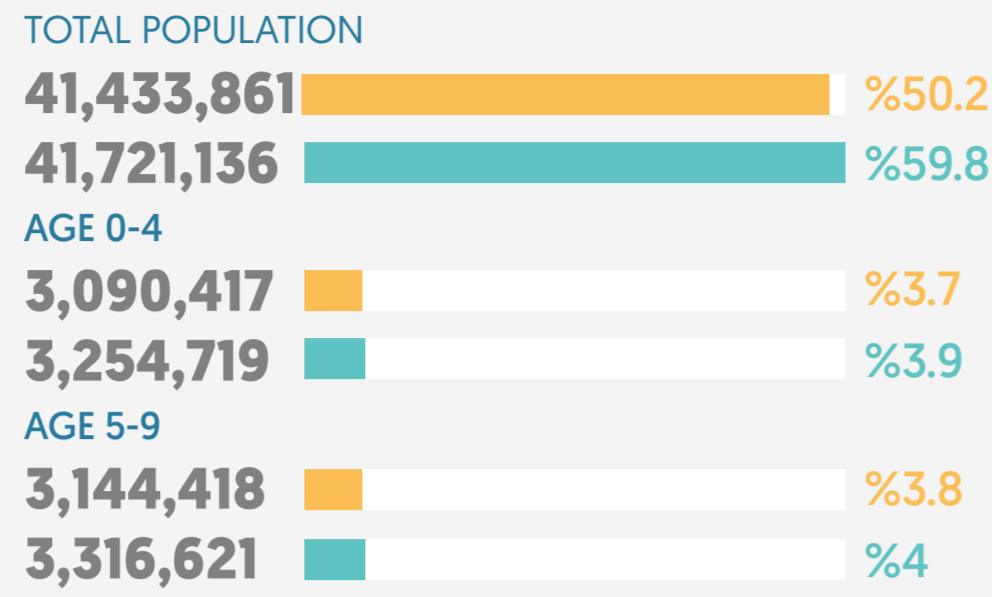

Preschool education statistics

Turkey

Percentage of children aged between 0-4 and 5-9 in total population

Schooling ratio by ages (%)

Number of kindergartens and pre-elementary schools

Number of kindergartens and pre-elementary schools affiliated and not affiliated to the MoNE