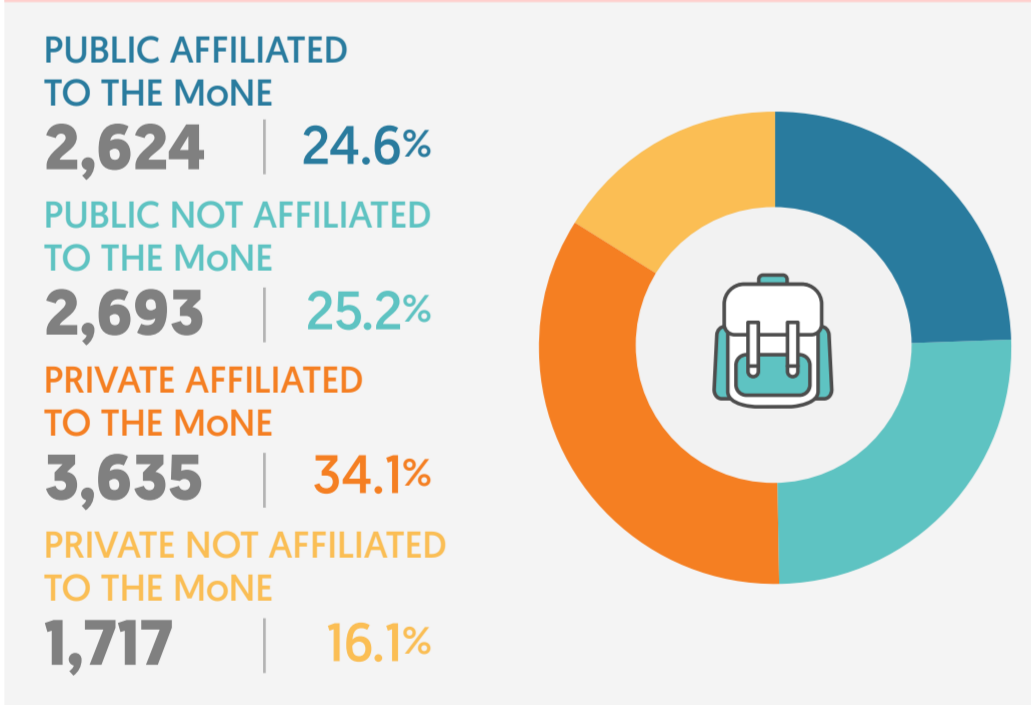

Numbers of kindergartens affiliated and not affiliated to the MoNE