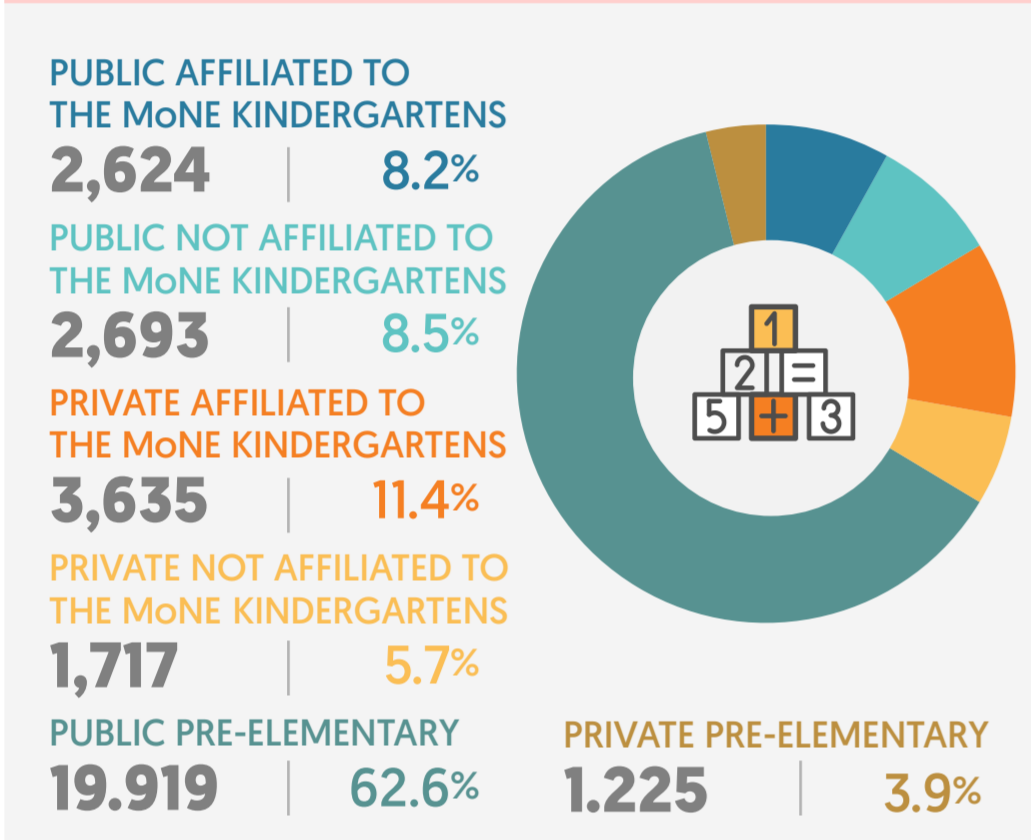

Preschool education statistics

Turkey

Percentage of children aged between 0-4 and 5-9 in total population

Schooling ratio by ages (%)

Number of kindergartens and pre-elementary schools

Number of kindergartens and pre-elementary schools affiliated and not affiliated to the MoNE