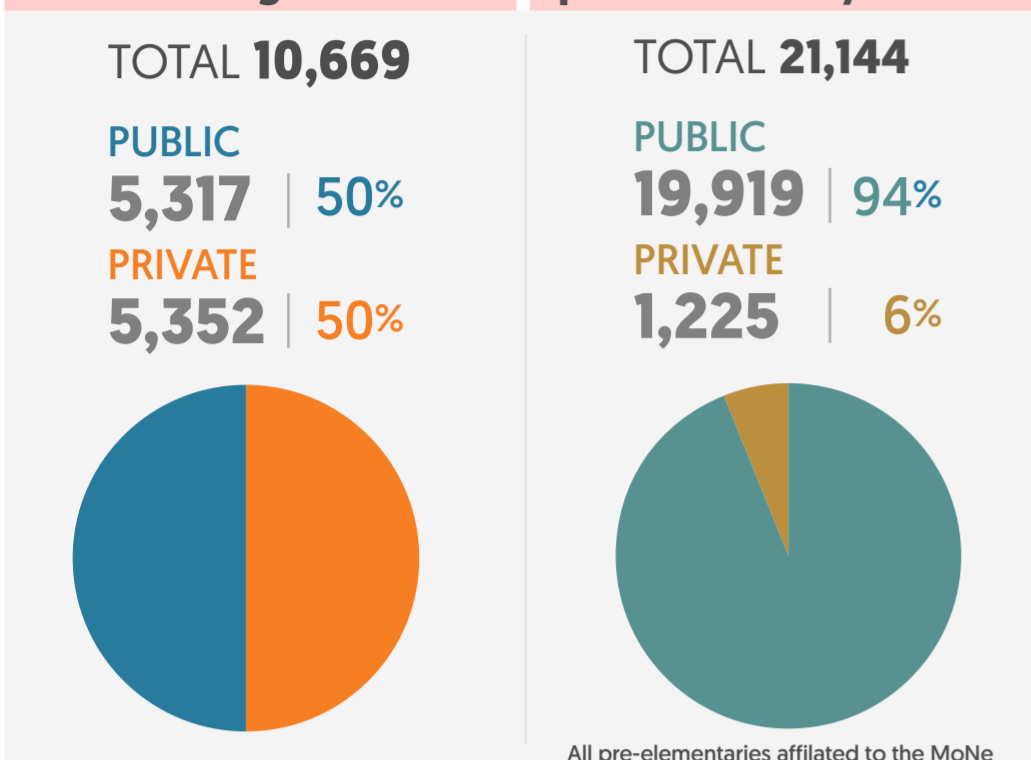

Preschool education statistics

Turkey

Percentage of children aged between 0-4 and 5-9 in total population

Schooling ratio by ages (%)

Number of kindergartens and pre-elementary schools

Number of kindergartens and pre-elementary schools affiliated and not affiliated to the MoNE

Numbers of kindergartens affiliated and not affiliated to the MoNE

Total number of classrooms in kindergartens and pre-elementary schools affiliated and not affiliated to the MoNE

Total number of teachers in kindergartens and pre-elementary schools affiliated and not affiliated to the MoNE