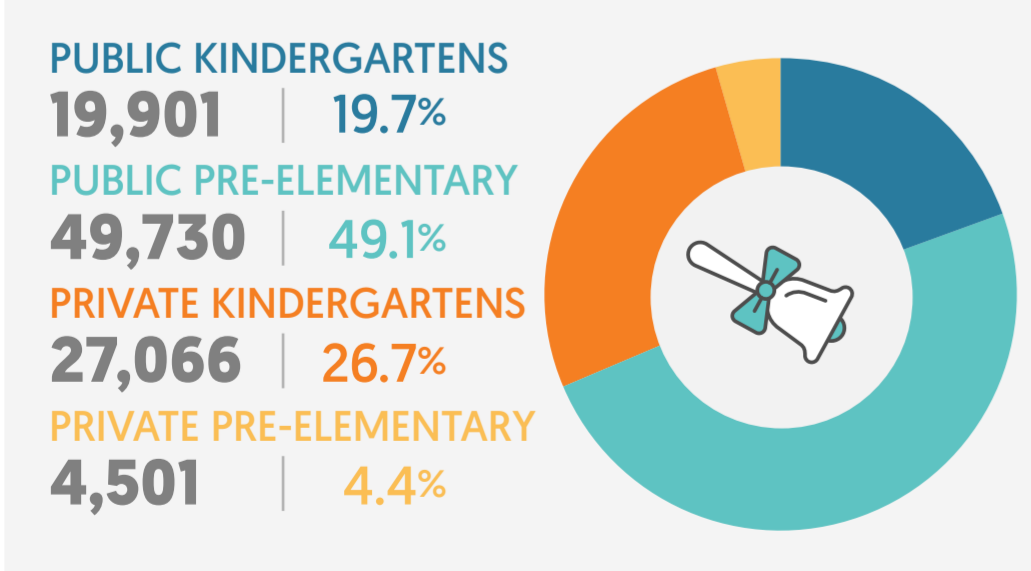

Total number of classrooms in kindergartens and pre-elementary schools affiliated and not affiliated to the MoNE