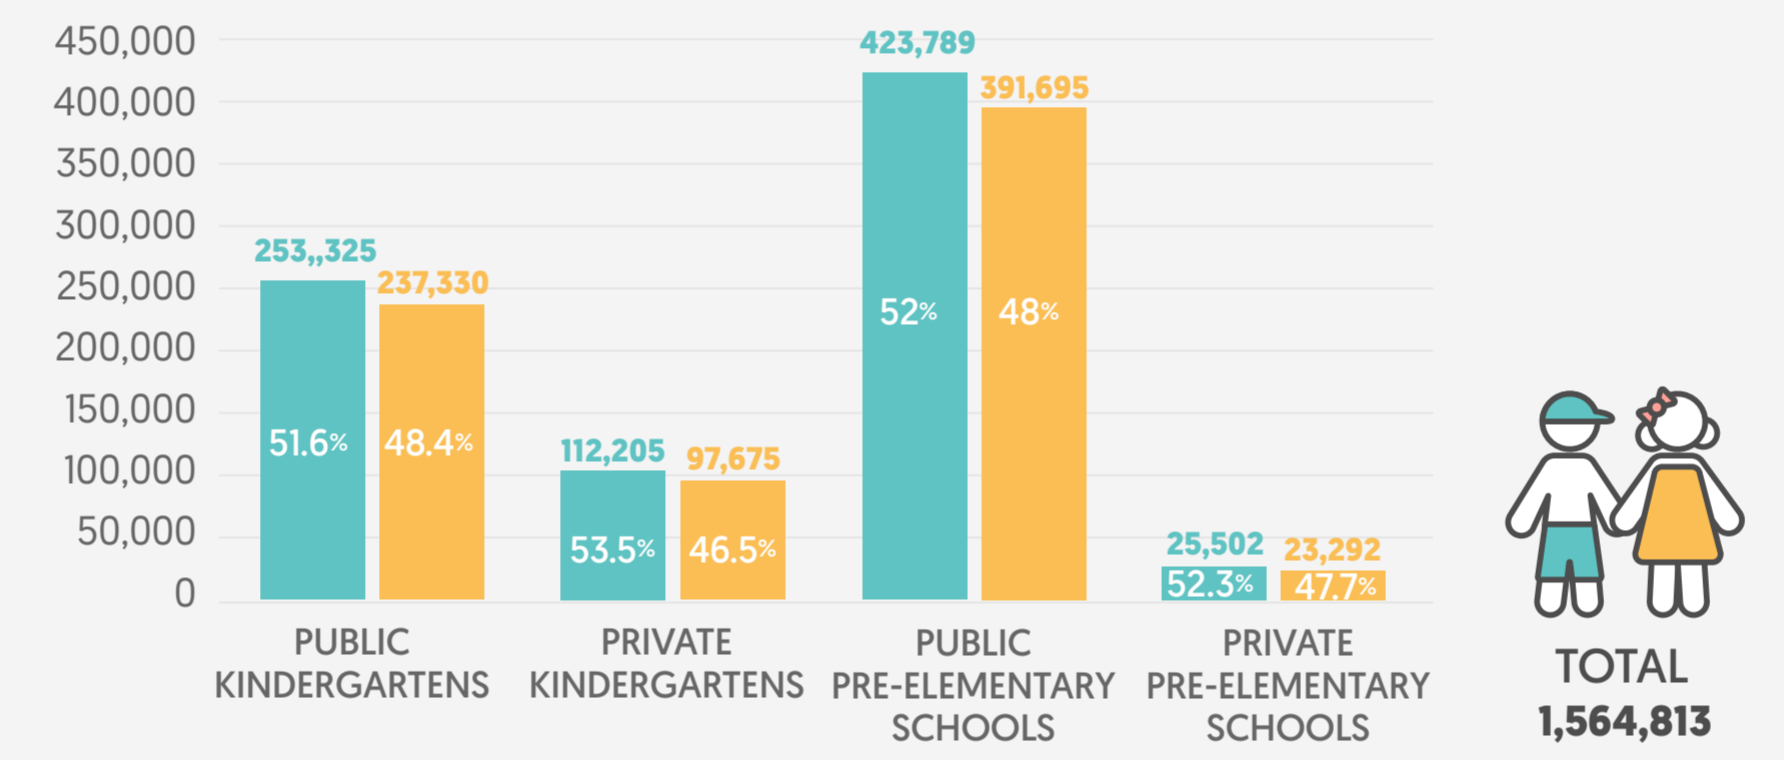

Sex distribution of students in kindergartens and pre-elementary schools