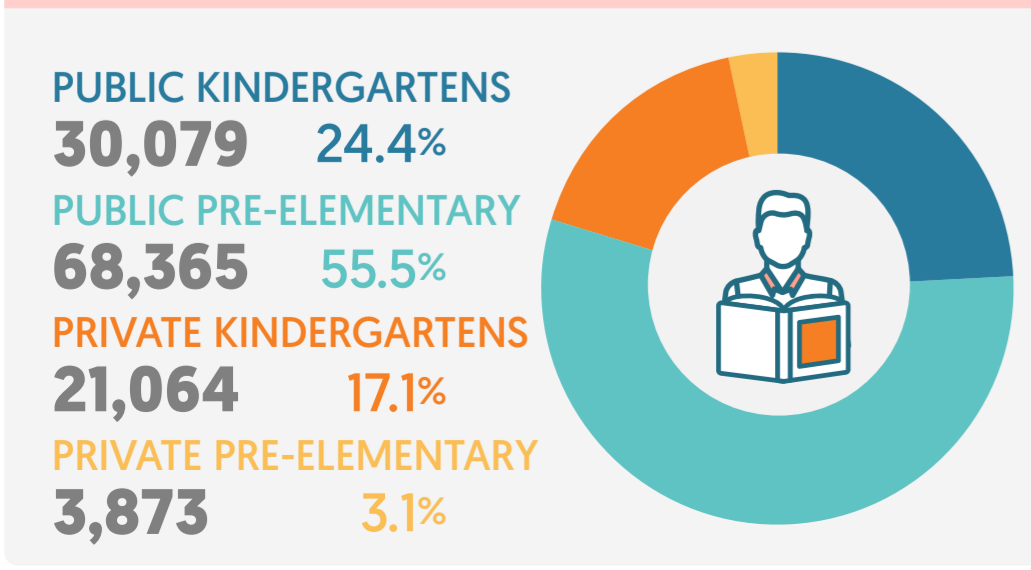

Total number of teachers in kindergartens and pre-elementary schools affiliated and not affiliated to the MoNE