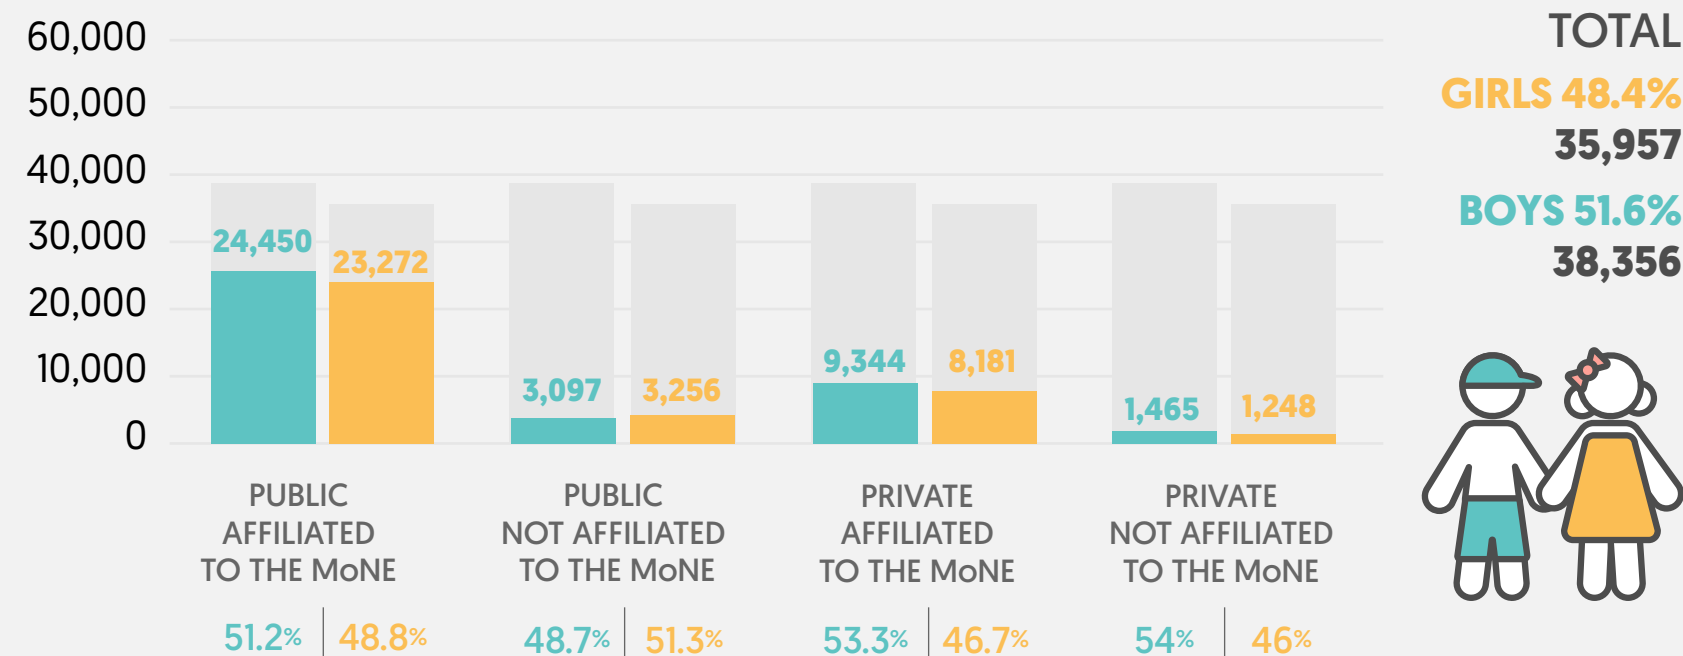

Sex distribution of students in preschool education institutions affiliated and not affiliated to the MoNe [%]