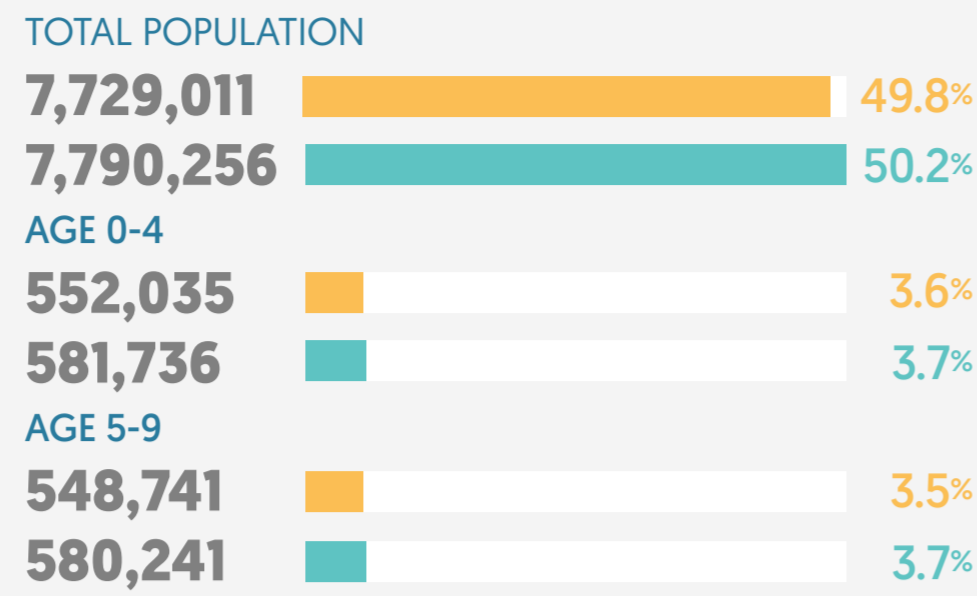

# Preschool education statistics Istanbul province

## Percentage of children aged between 0-4 and 5-9 in total population