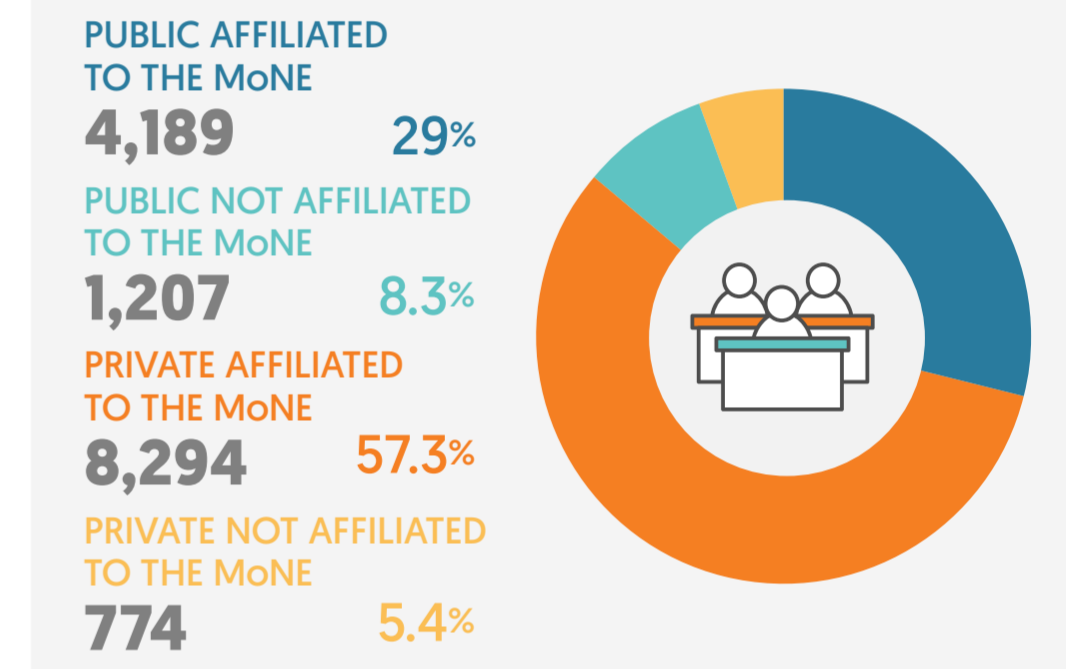

Total number of classrooms in preschool education institutions affiliated and not affiliated to the MoNe