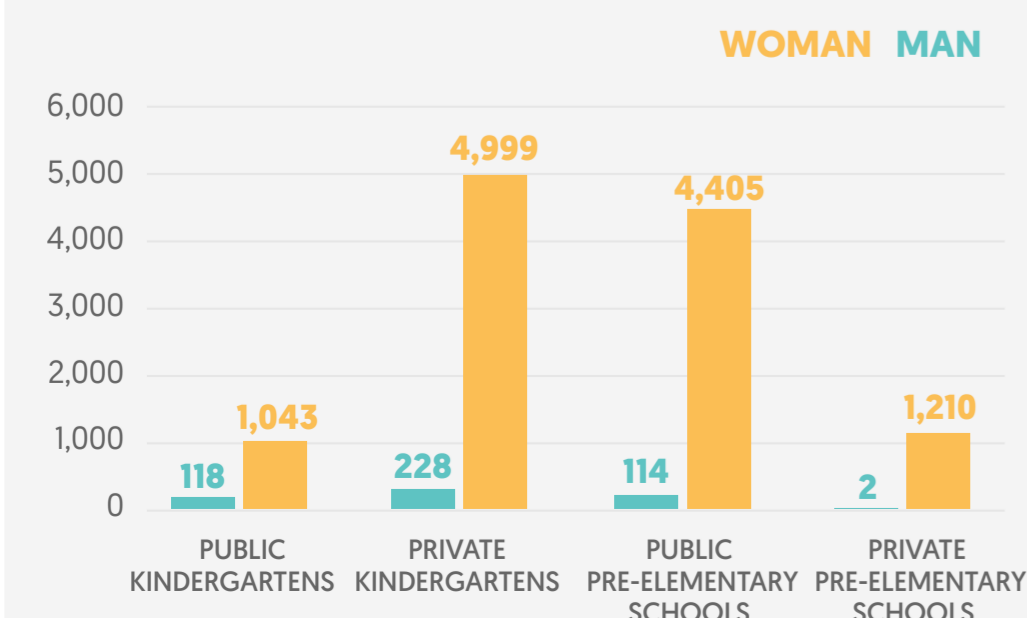

Preschool education statistics Istanbul province

Percentage of children aged between 0-4 and 5-9 in total population

Schooling ratio by ages (%)

Number of kindergartens and pre-elementary schools

Number of kindergartens	Number of pre-elementary schools
TOTAL 1,626	TOTAL 1,786
PUBLIC 143 (8.8%)	PUBLIC 1,441 (80.7%)
PRIVATE 1,483 (91.2%)	PRIVATE 345 (19.3%)

Total number of kindergartens and pre-elementary schools

Total number of classrooms in kindergartens and pre-elementary schools

Total number of teachers in kindergartens and pre-elementary schools

Sex distribution of teachers in kindergartens and pre-elementary schools