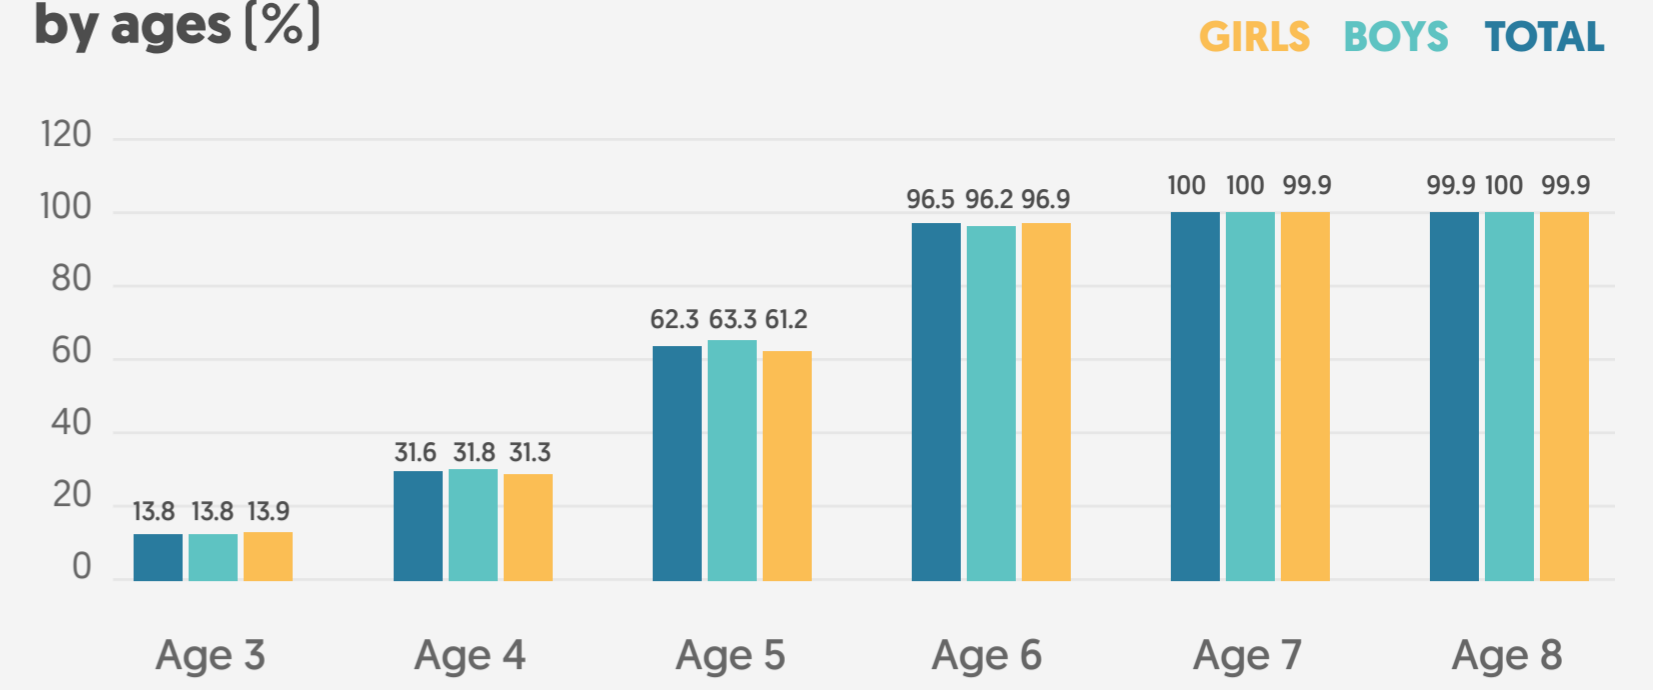

Preschool education statistics Istanbul province

Percentage of children aged between 0-4 and 5-9 in total population

Schooling ratio by ages (%)

Number of kindergartens and pre-elementary schools

Number of kindergartens	Number of pre-elementary schools
TOTAL 1,626	TOTAL 1,786
PUBLIC 143 (8.8%)	PUBLIC 1,441 (80.7%)
PRIVATE 1,483 (91.2%)	PRIVATE 345 (19.3%)