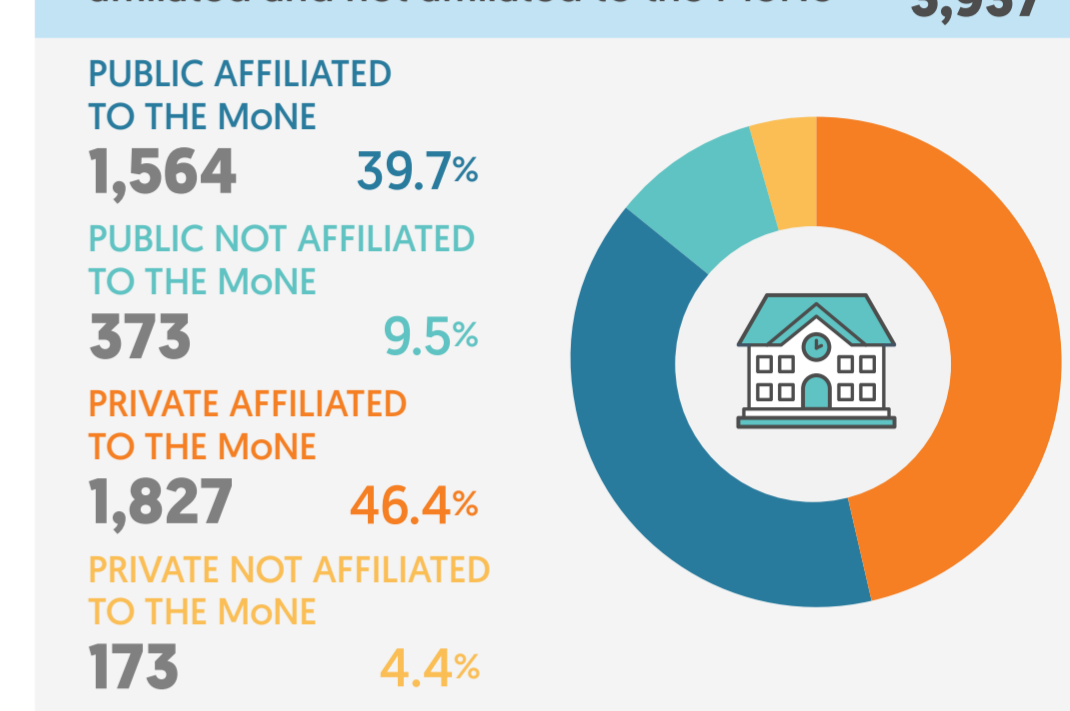

Preschool education institutions affiliated and not affiliated to the MoNe