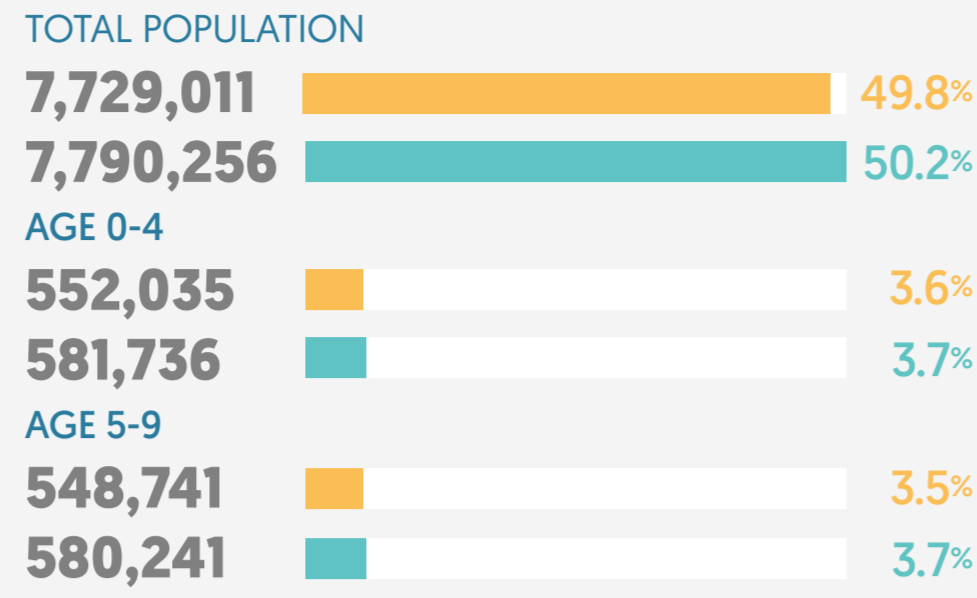

Preschool education statistics Istanbul province

Percentage of children aged between 0-4 and 5-9 in total population

Schooling ratio by ages (%)

Number of kindergartens and pre-elementary schools

Number of kindergartens	Number of pre-elementary schools
TOTAL 1,626	TOTAL 1,786
PUBLIC 143 (8.8%)	PUBLIC 1,441 (80.7%)
PRIVATE 1,483 (91.2%)	PRIVATE 345 (19.3%)