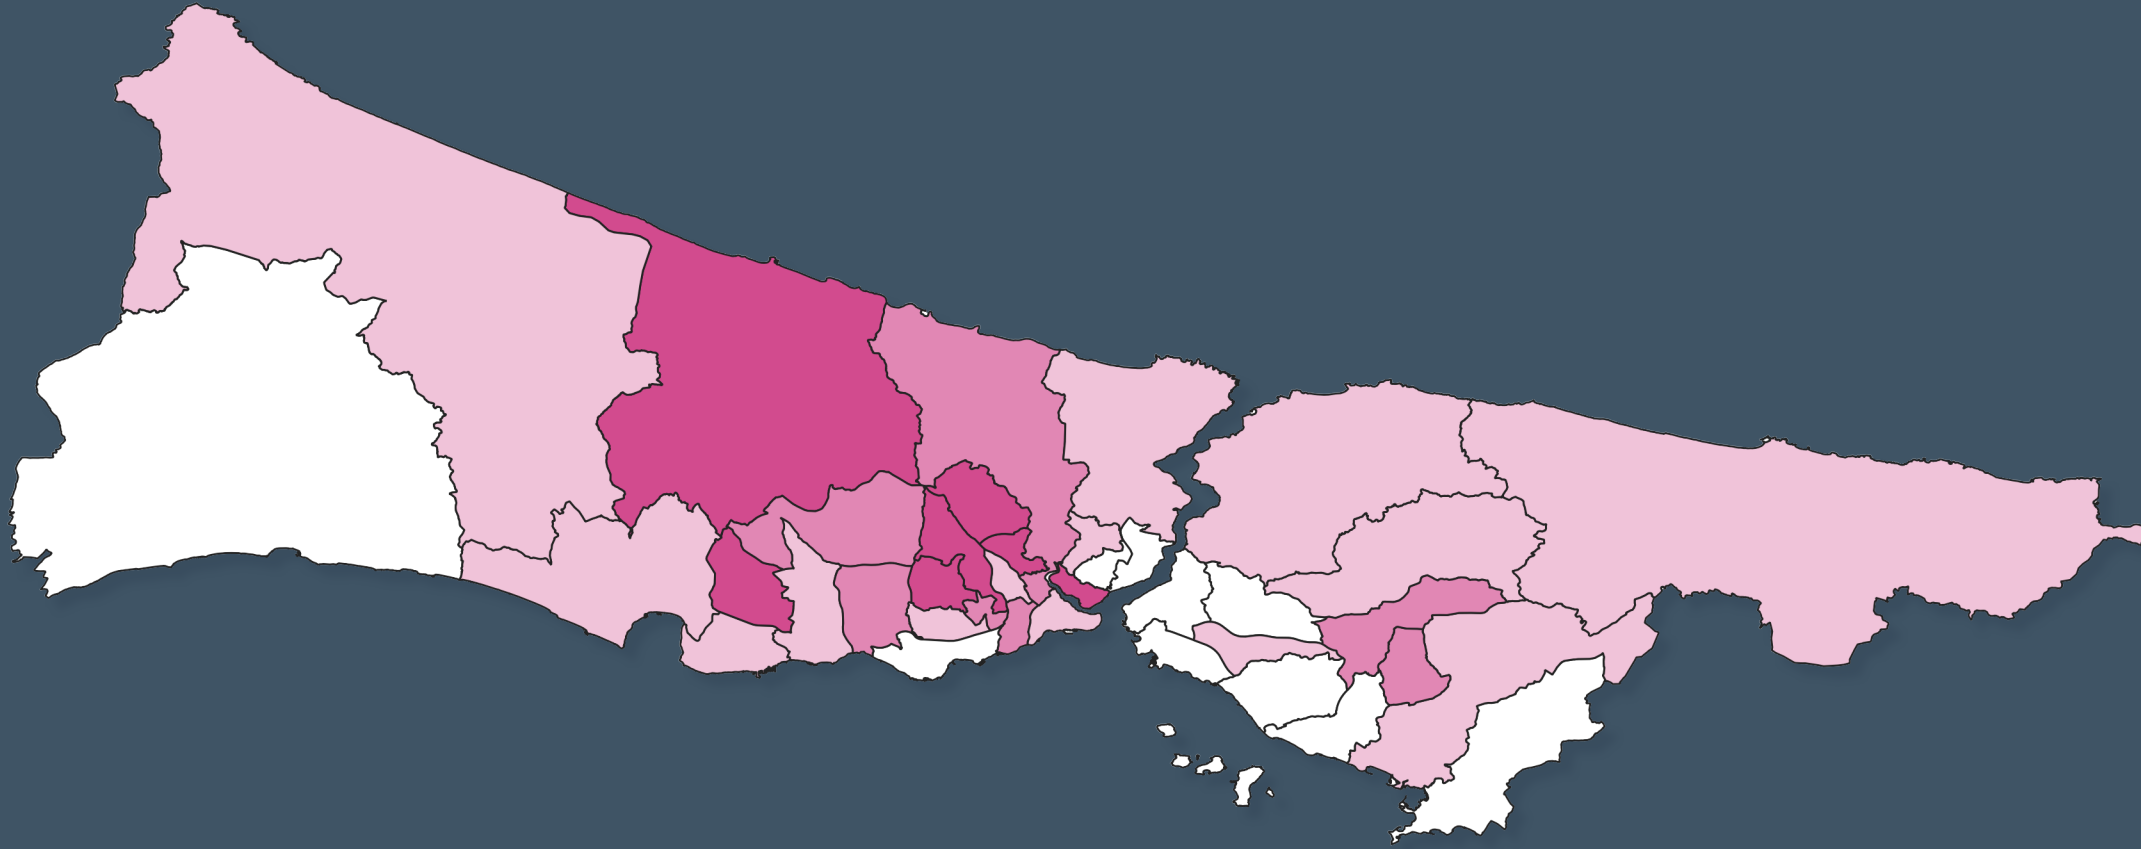

DISTRICTS OF İSTANBUL PUBLIC PRE-ELEMENTARY SCHOOLS

ÖĞRETMEN BAŞINA ÖĞRENCİ SAYISI
NUMBER OF STUDENTS **PER TEACHER**