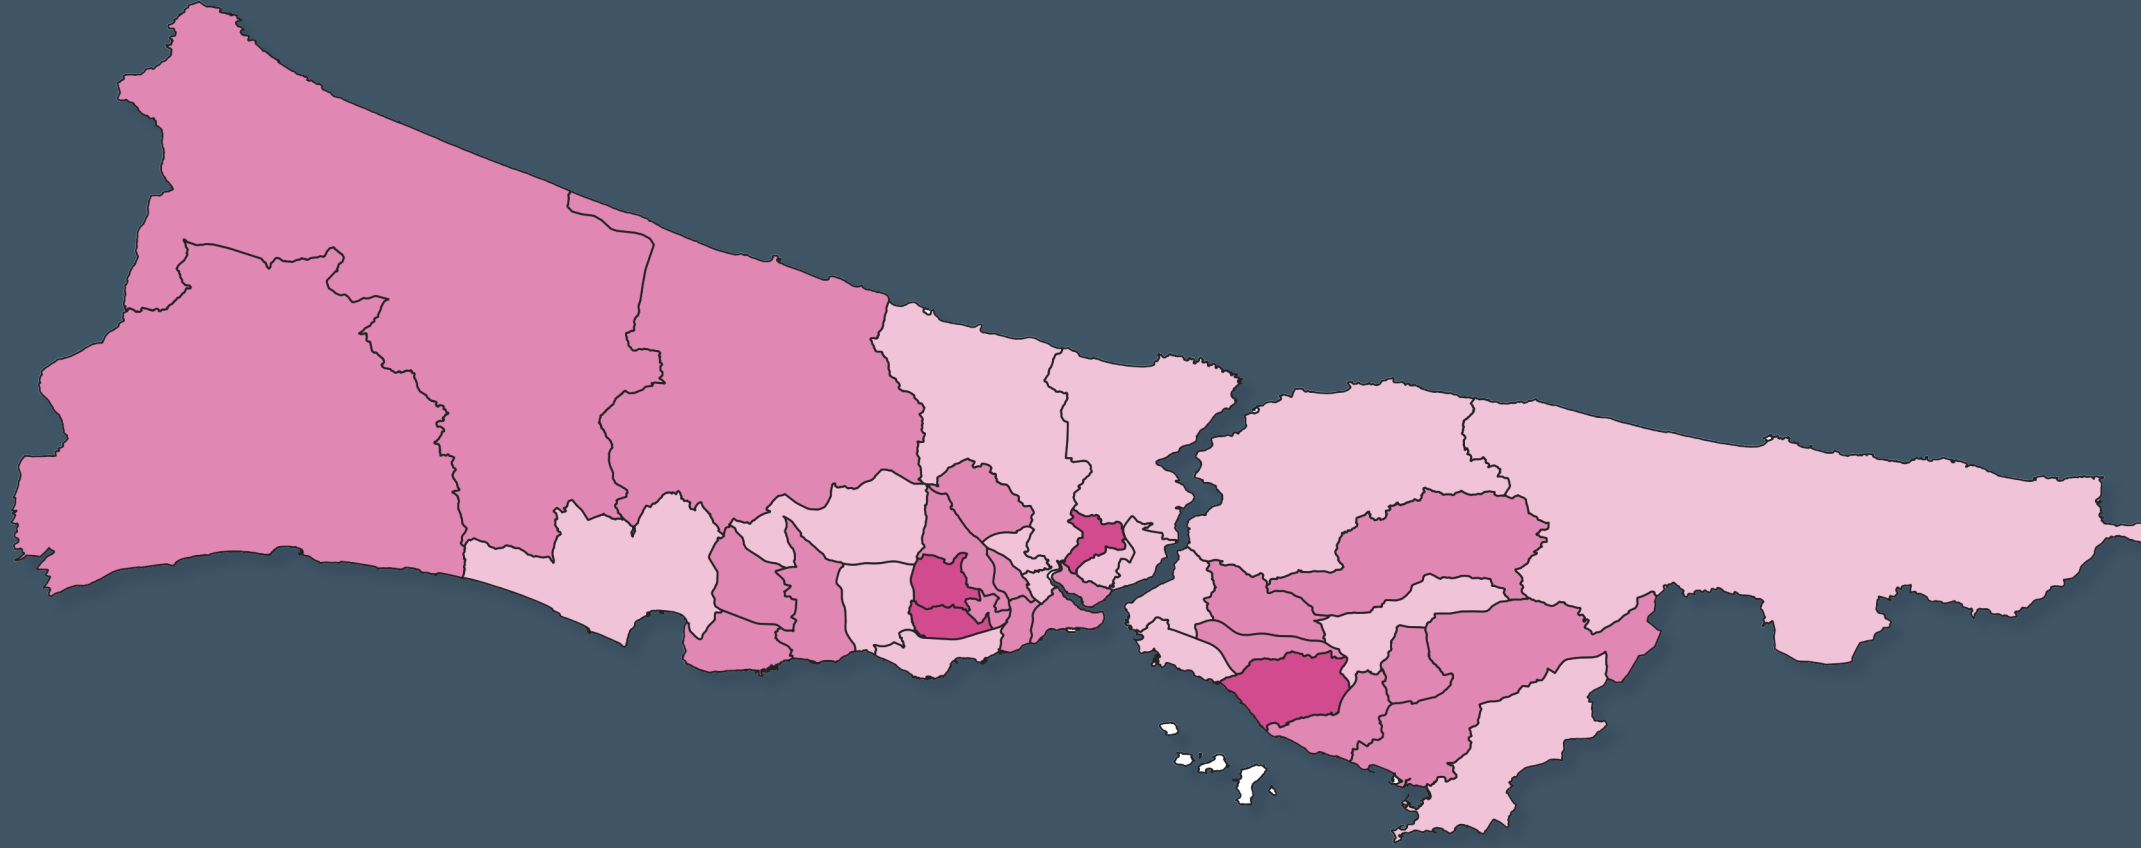

DISTRICTS OF İSTANBUL PUBLIC KINDERGARTENS

ÖĞRETMEN BAŞINA ÖĞRENCİ SAYISI
NUMBER OF STUDENTS **PER TEACHER**

İSTANBUL İLÇELERİ ÖZEL ANAOKULLARI

11,3
İSTANBUL
ORTALAMASI
AVERAGE

DISTRICTS OF İSTANBUL PRIVATE KINDERGARTENS