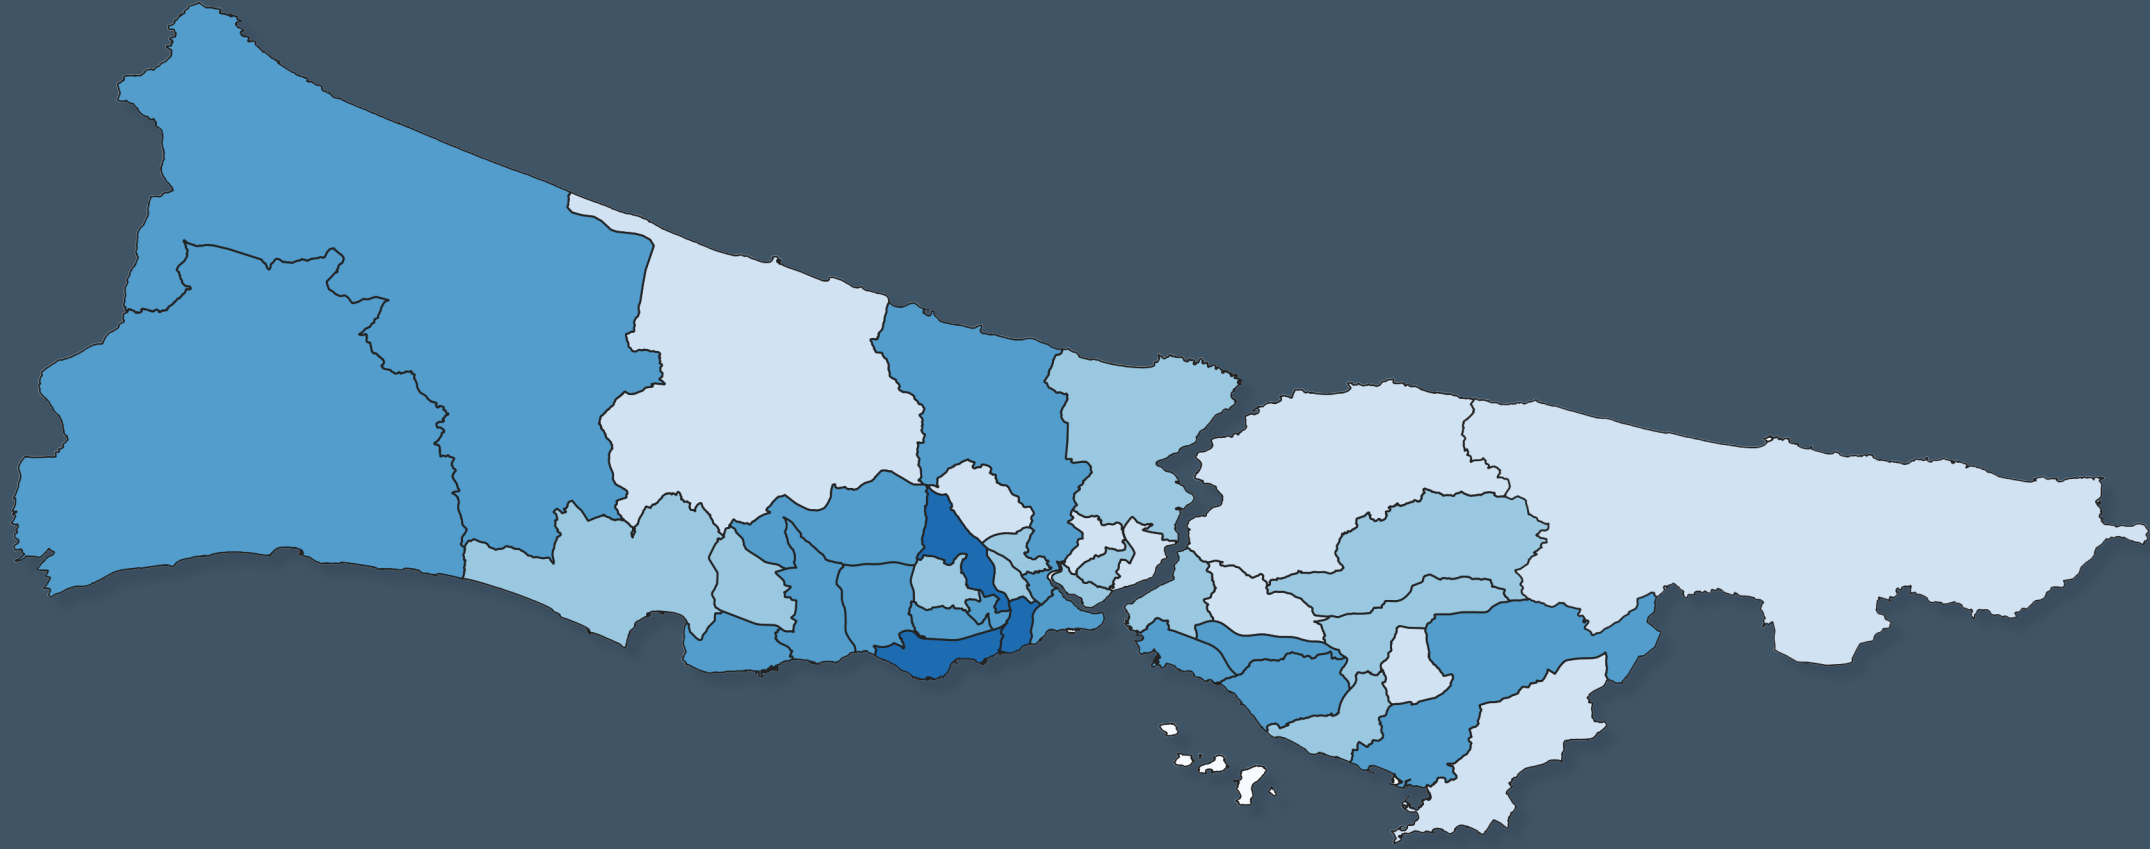

İSTANBUL İLÇELERİ ÖZEL ANASINIFLARI

12,2
İSTANBUL
ORTALAMASI
AVERAGE

DISTRICTS OF İSTANBUL PRIVATE PRE-ELEMENTARY SCHOOLS

DERSLİK BAŞINA ÖĞRENCİ SAYISI
NUMBER OF STUDENTS PER CLASSROOM