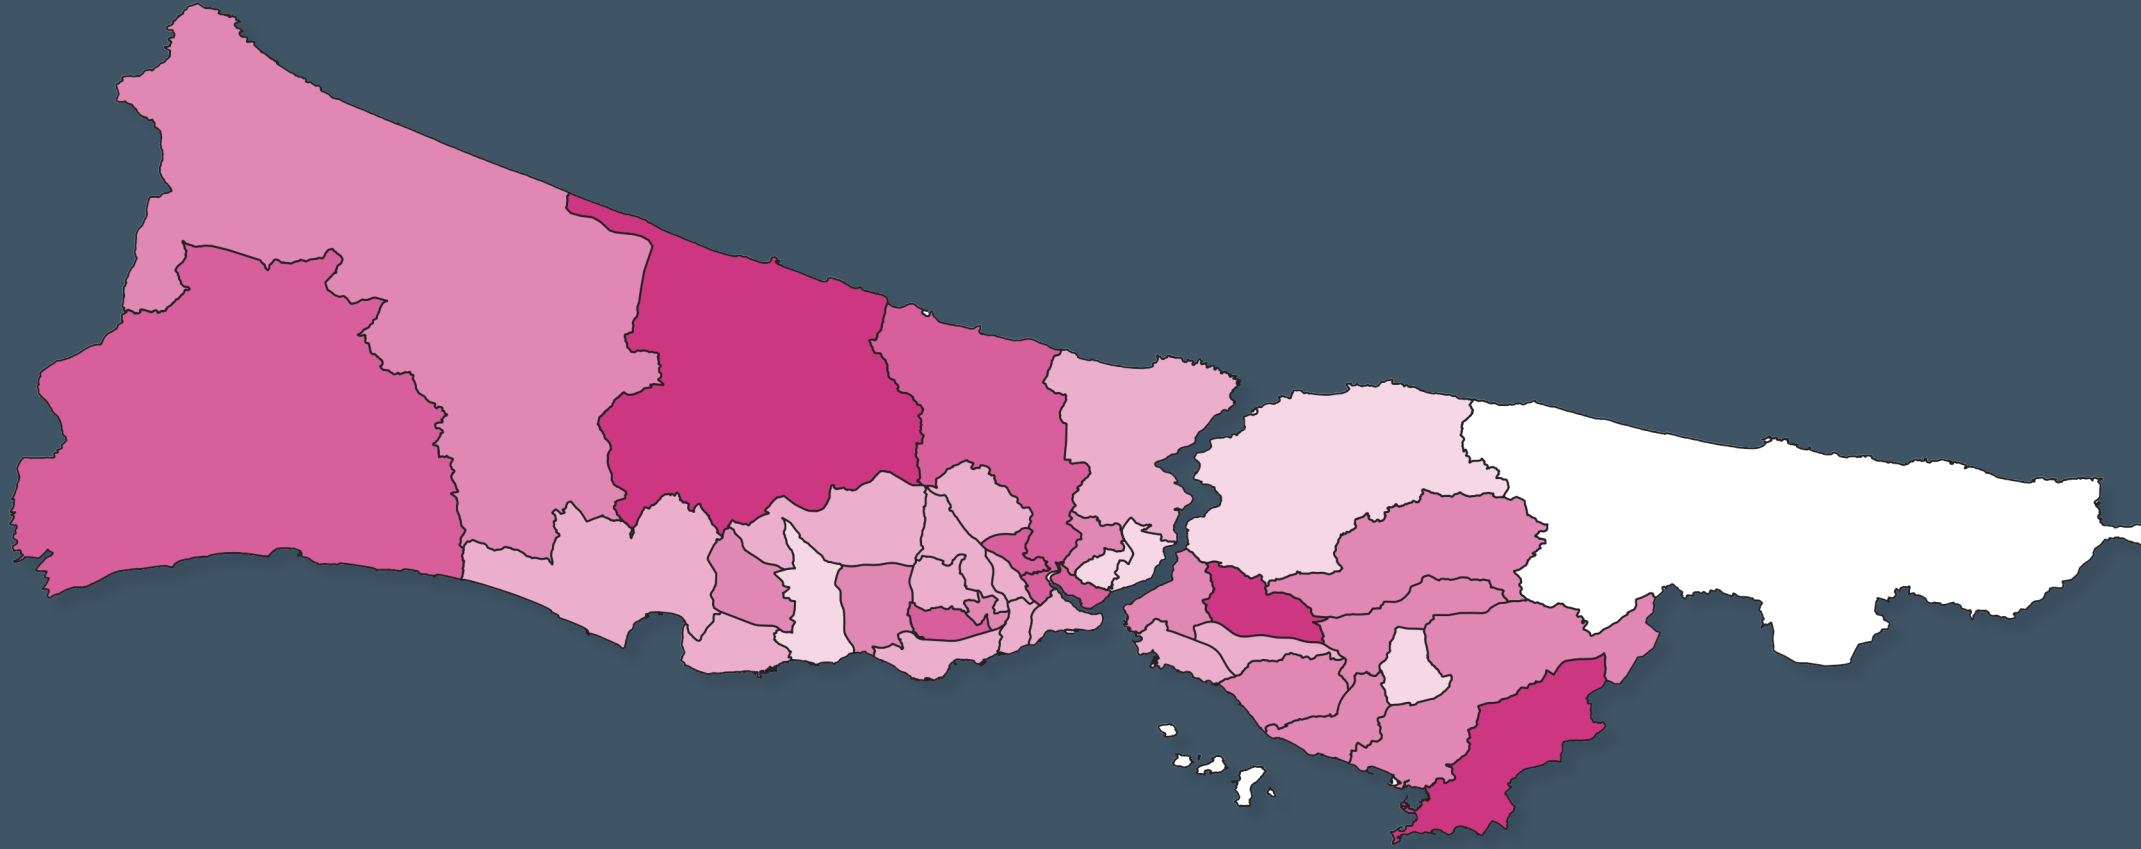

İSTANBUL İLÇELERİ ÖZEL ANASINIFLARI

11,2
İSTANBUL
ORTALAMASI
AVERAGE

DISTRICTS OF İSTANBUL PRIVATE PRE-ELEMENTARY SCHOOLS

ÖĞRETMEN BAŞINA ÖĞRENCİ SAYISI
NUMBER OF STUDENTS **PER TEACHER**