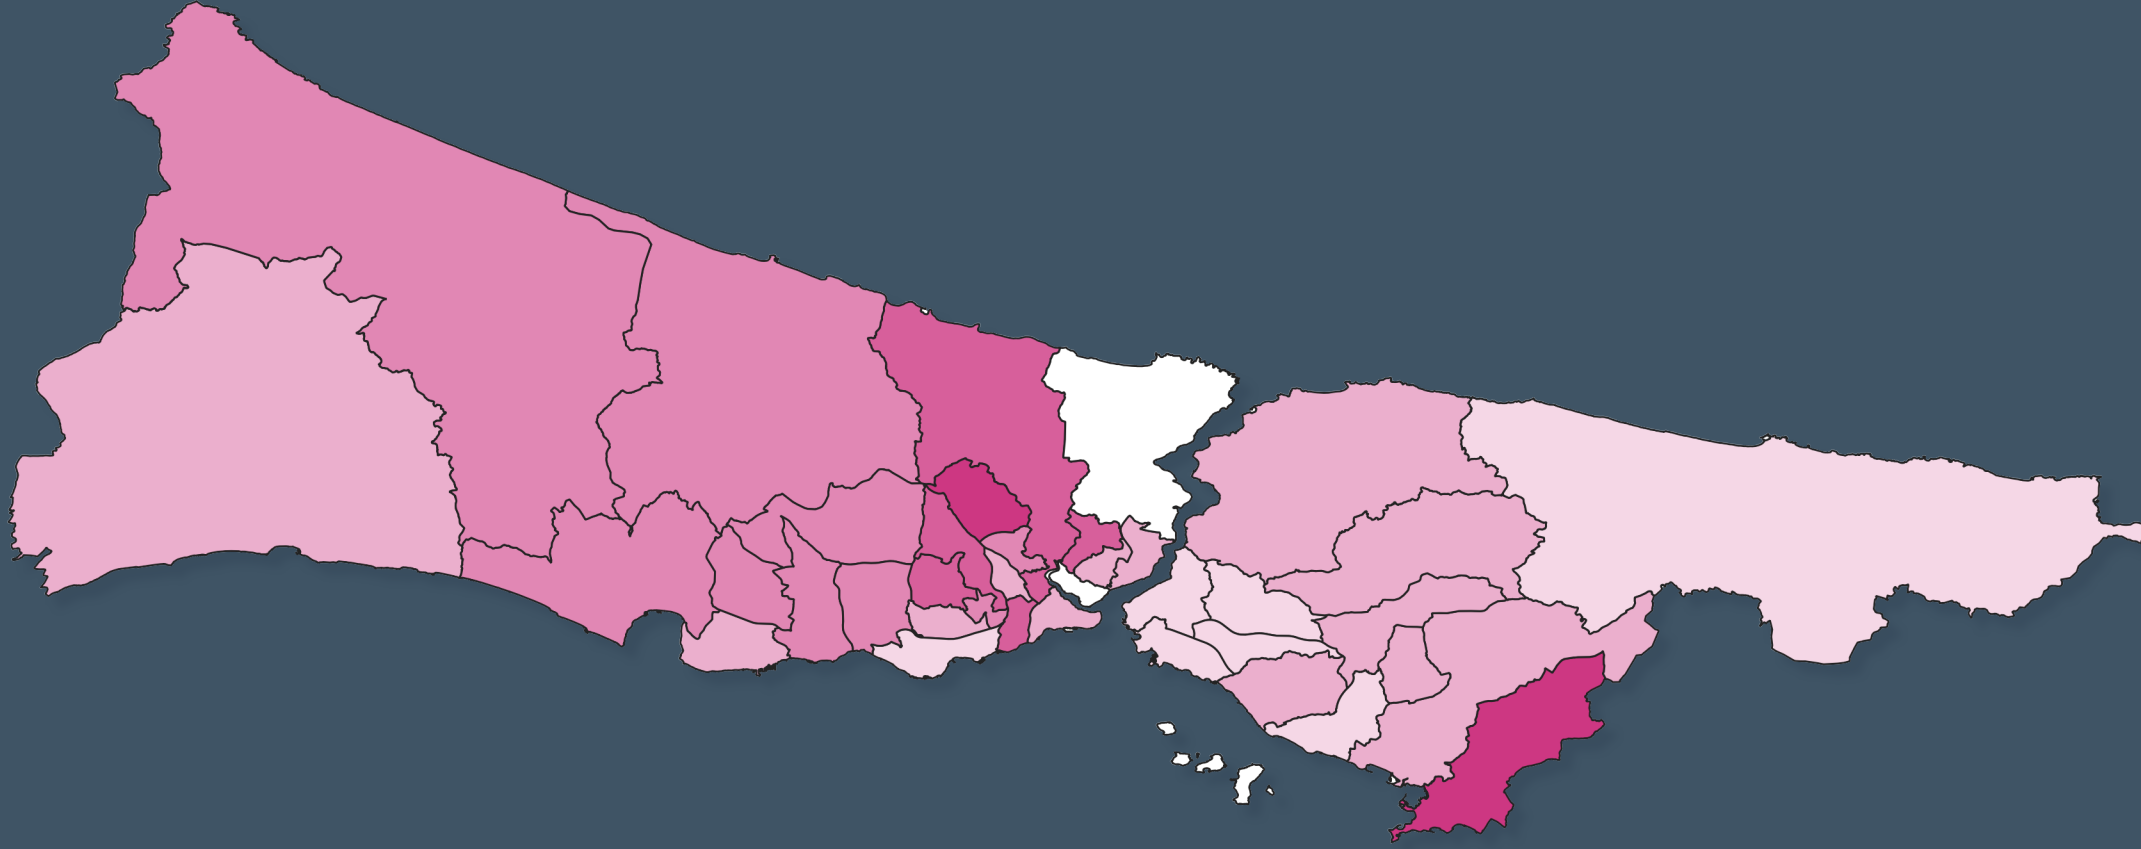

DISTRICTS OF İSTANBUL PUBLIC KINDERGARTENS

ÖĞRETMEN BAŞINA ÖĞRENCİ SAYISI
NUMBER OF STUDENTS **PER TEACHER**

İSTANBUL İLÇELERİ ÖZEL ANAOKULLARI

11,3
İSTANBUL
ORTALAMASI
AVERAGE

DISTRICTS OF İSTANBUL PRIVATE KINDERGARTENS