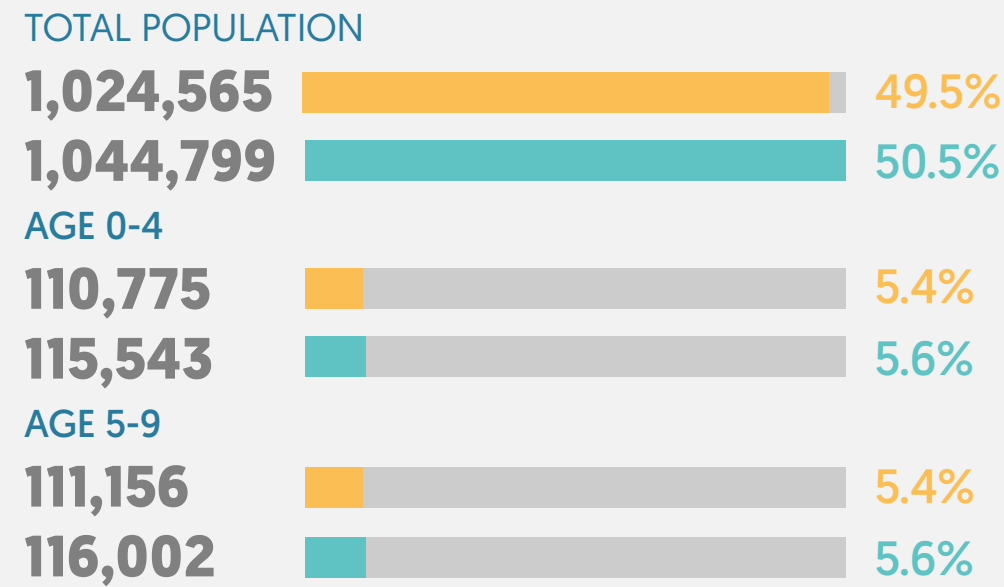

Preschool education statistics

Gaziantep province

Percentage of children aged between 0-4 and 5-9 in total population

Schooling ratio by ages [%]

Preschool education institutions affiliated and not affiliated to the MoNe