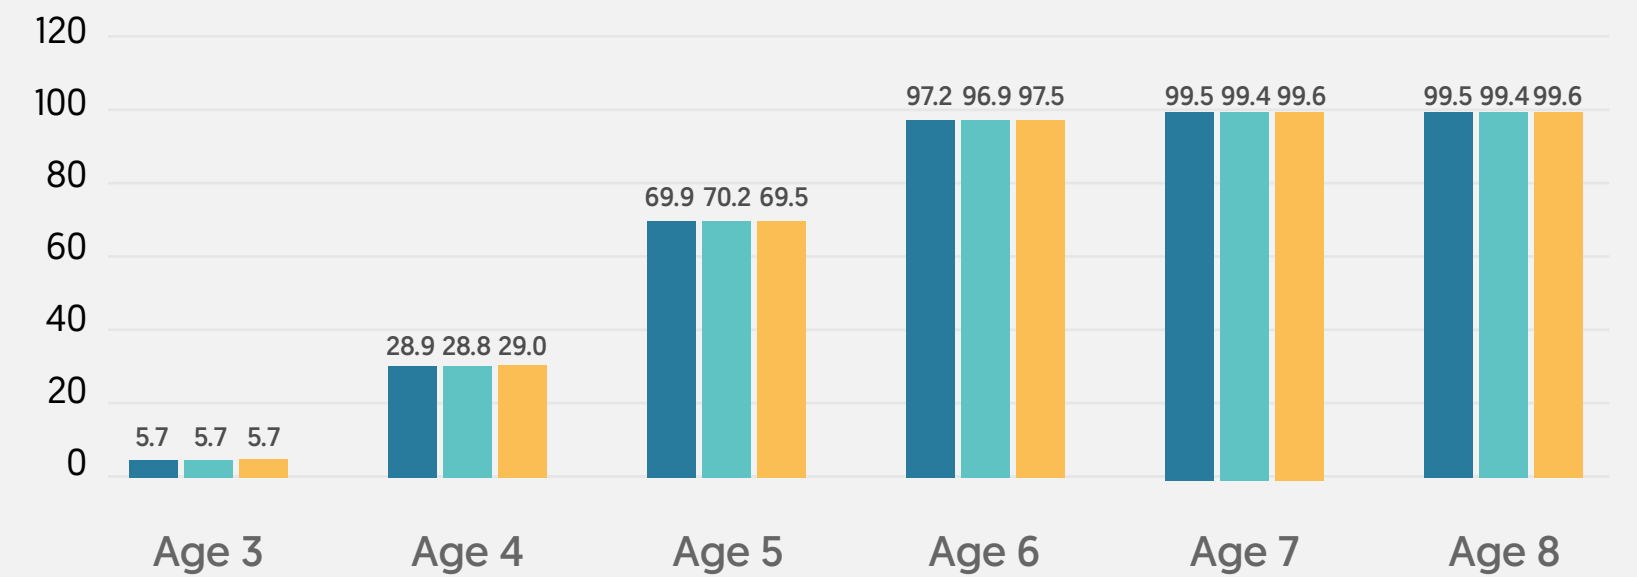

Preschool education statistics

Gaziantep province

Percentage of children aged between 0-4 and 5-9 in total population

Schooling ratio by ages [%]

Preschool education institutions affiliated and not affiliated to the MoNe