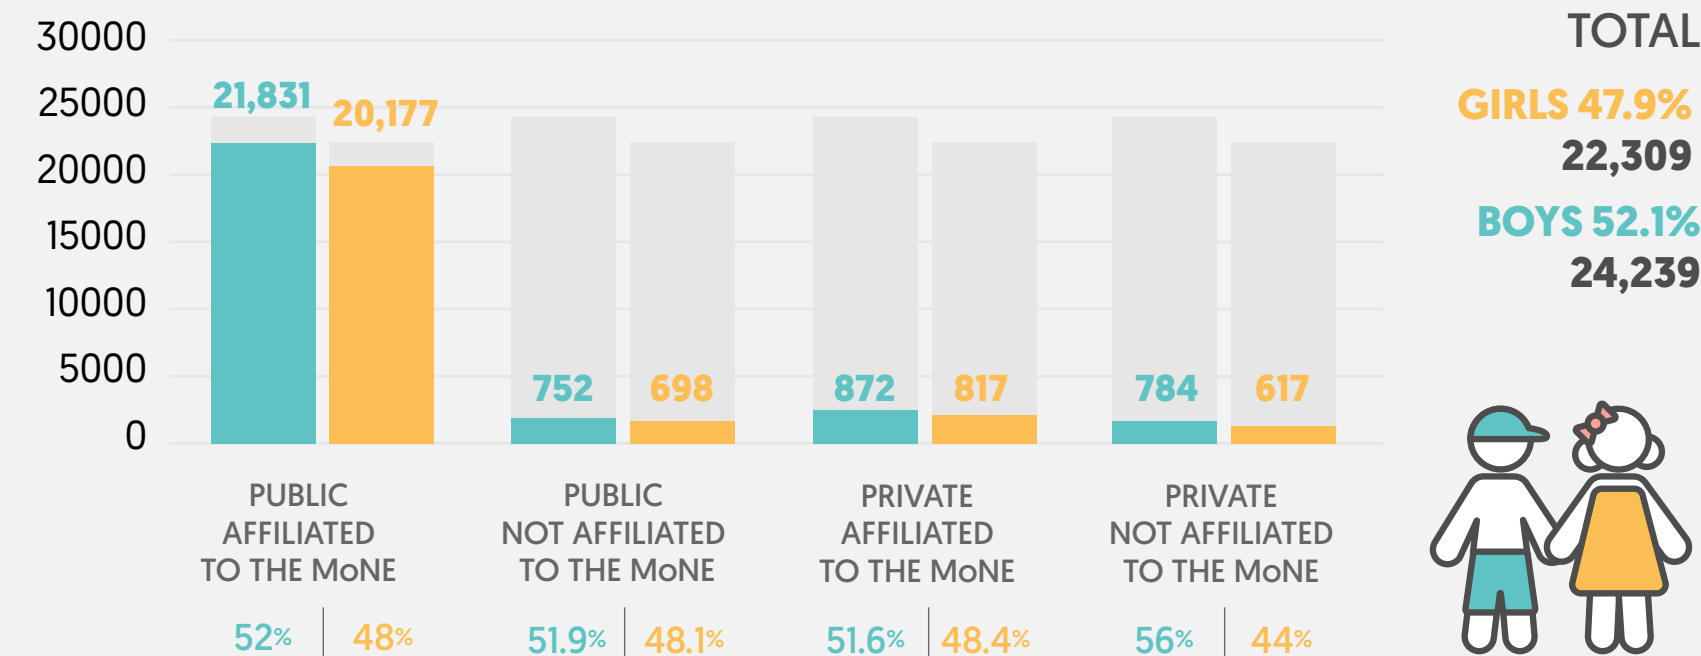

TOTAL 1,718

PUBLIC AFFILIATED TO THE MoNE
1,202 | 70%

PUBLIC NOT AFFILIATED TO THE MoNE
111 | 6.5%

PRIVATE AFFILIATED TO THE MoNE
192 | 11.2%

PRIVATE NOT AFFILIATED TO THE MoNE
213 | 12.4%

Sex distribution of students in preschool education institutions affiliated and not affiliated to the MoNe [%]